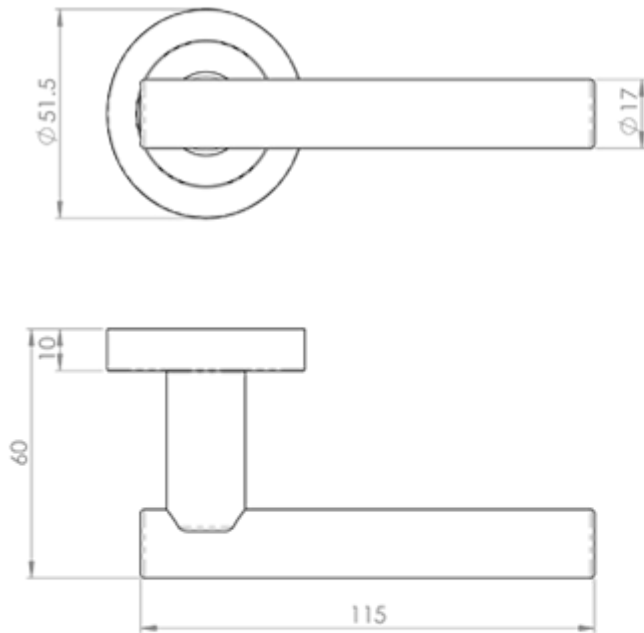

will look good in any environment. Comes with a 10 year mechanical guarantee and is Fire door rated.

Technical Details

© CARLISLE BRASS

AQ4

This drawing is the property of Carlisle Brass Limited, all design rights reserved

Specification