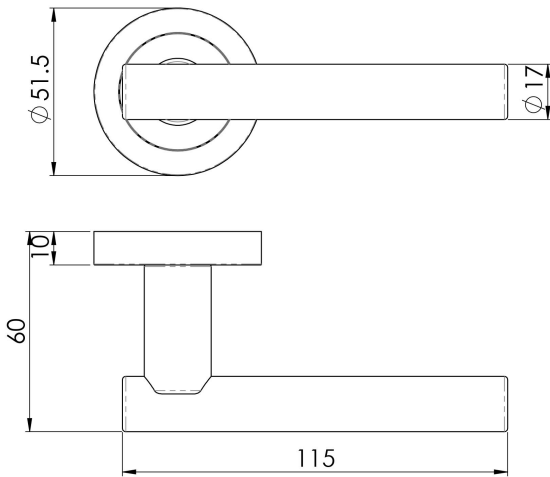

Calla Lever on Round Rose in Satin Chrome

AQ4SC

Lever on concealed fix 2 part screw on round rose. A plain straight round bar lever which is easy to grasp and operate comfortably. Its minimalistic lines will look good in any environment. Comes with a 10 year mechanical guarantee and is Fire door rated.