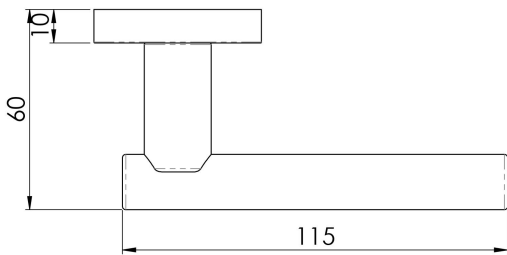

Calla Lever on Round Rose

AQ4 Range

Lever on concealed fix 2 part screw on round rose. A plain straight round bar lever which is easy to grasp and operate comfortably. Its minimalistic lines will look good in any environment. Comes with a 10 year mechanical guarantee and is Fire door rated.