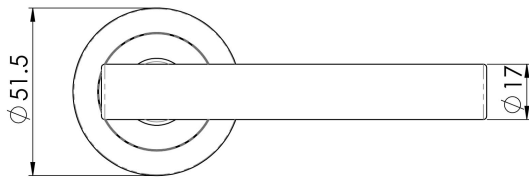

Calla Lever on Round Rose

AQ4 Range

Lever on concealed fix 2 part screw on round rose. A plain straight round bar lever which is easy to grasp and operate comfortably. Its minimalistic lines will look good in any environment. Comes with a 10 year mechanical guarantee and is Fire door rated.