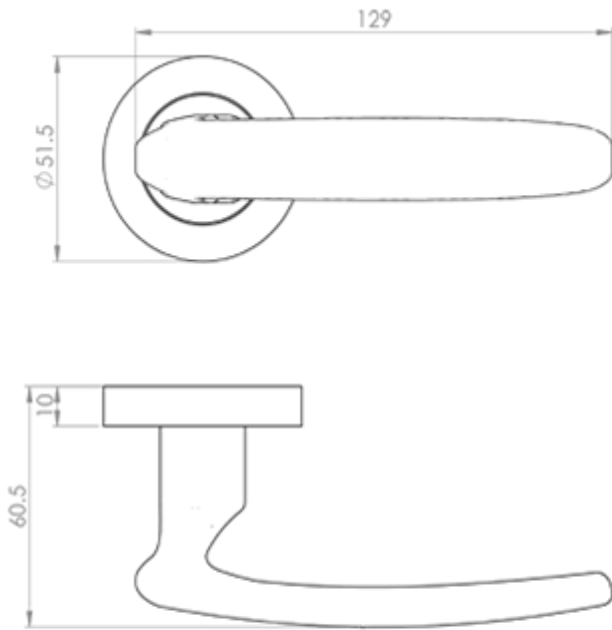

Nirvana Lever on Round Rose in Polished Chrome

Product Images

Description

Lever on concealed fix 2 part screw on round rose. A slender and elegant subtly curved lever. The attention to ergonomics is evidently displayed. The

lever is angled slightly forward on the stem with a smooth niche on the stem behind the handle to accommodate grip and operate comfortably. . Comes with a 10 year mechanical guarantee and is Fire door rated. Suitable for domestic and commercial use.

Technical Details

 CARLISLE BRASS

N15

This drawing is the property of Carlisle Brass Limited, all design rights reserved

Specification

Additional Information

SKU	NI5-CP
Brands	Manital
Finishes	Polished Chrome
Sizes	52mm Rose Dia.
Features	Screw on Rose
Technical	4,26
Line Drawings	NI5.pdf