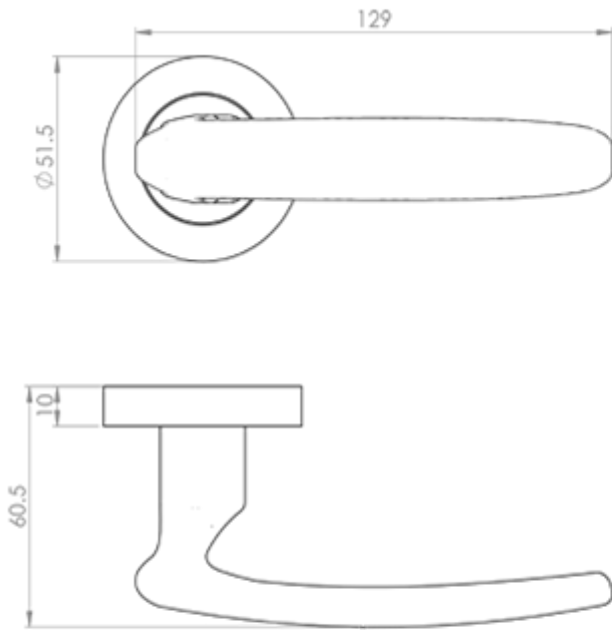

Nirvana Lever on Round Rose in Satin Chrome

Product Images

Description

Lever on concealed fix 2 part screw on round rose. A slender and elegant subtly curved lever. The attention to ergonomics is evidently displayed. The

lever is angled slightly forward on the stem with a smooth niche on the stem behind the handle to accommodate grip and operate comfortably. . Comes with a 10 year mechanical guarantee and is Fire door rated. Suitable for domestic and commercial use.

Technical Details

 CARLISLE BRASS

N15

This drawing is the property of Carlisle Brass Limited, all design rights reserved

Specification

Additional Information

SKU	NI5SC
Brands	Manital
Finishes	Satin Chrome
Sizes	52mm Rose Dia.
Features	Screw on Rose
Technical	4,26
Line Drawings	NI5.pdf