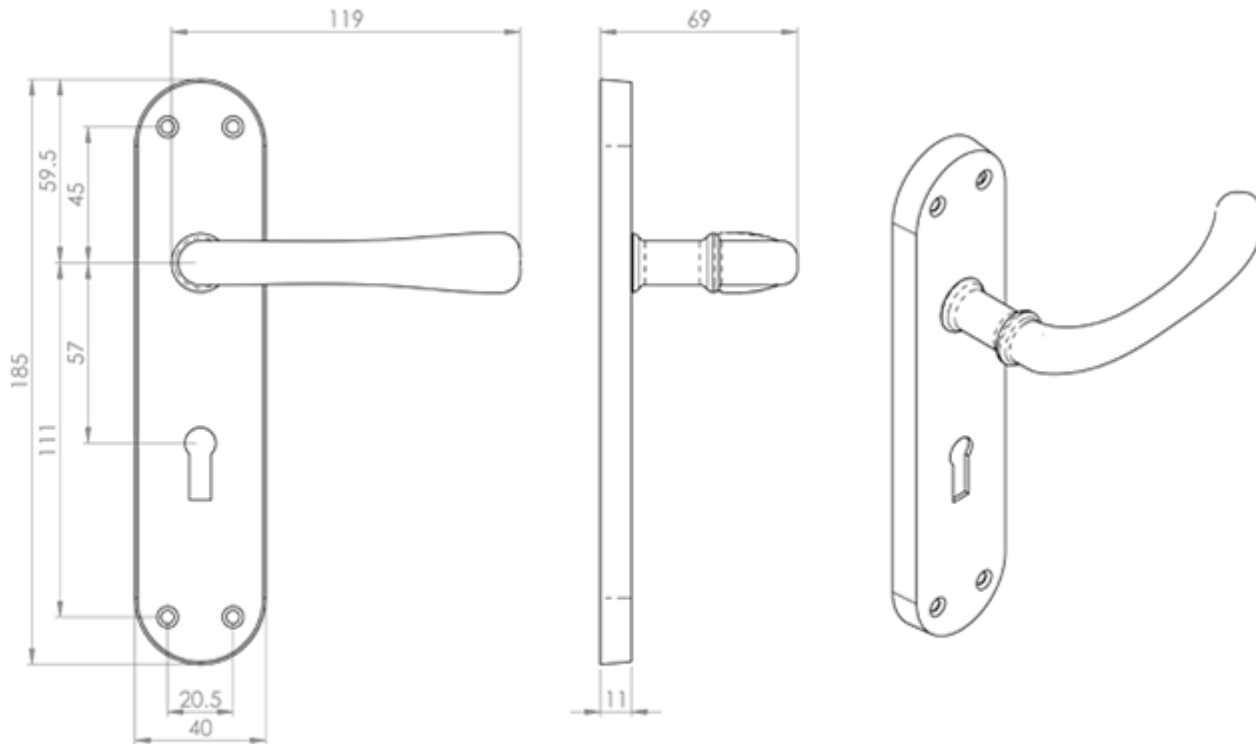

Description

Lever on lock backplate. Standard profile 57mm c/c. Plain, shaped backplate with rounded ends. A smooth rounded lever narrowing slightly in the middle for an easy and comfortable grip. Comes with a 10 year mechanical guarantee and is Fire door rated. Suitable for domestic and commercial use.

Technical Details

CARLISLE BRASS

EL11

This drawing is the property of Carlisle Brass Limited, all design rights reserved

Specification