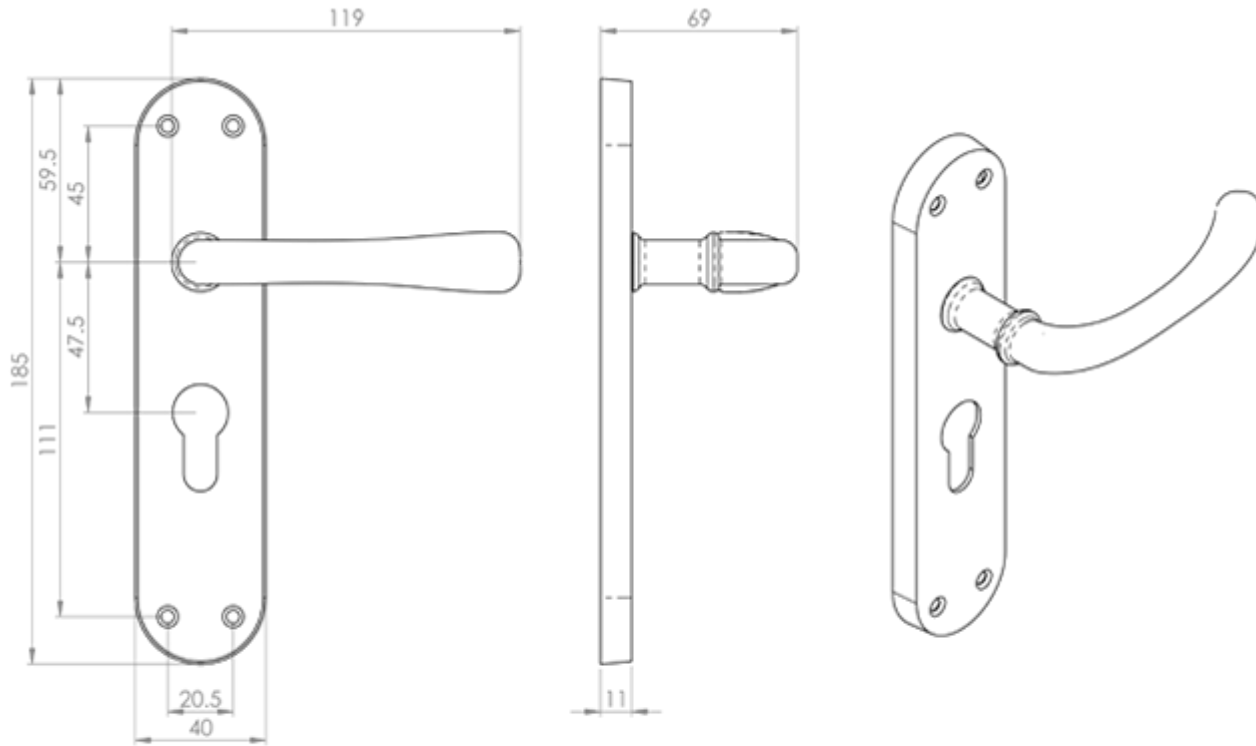

Description

Lever on a lock backplate. Euro profile 47.5mm c/c. Plain, shaped backplate with rounded ends. A smooth rounded lever narrowing slightly in the middle for an easy and comfortable grip. Comes with a 10 year mechanical guarantee and is Fire door rated. Suitable for domestic and commercial use.

[Click here for care instructions](#)

Technical Details

CARLISLE BRASS

EL11Y

This drawing is the property of Carlisle Brass Limited, all design rights reserved

Specification