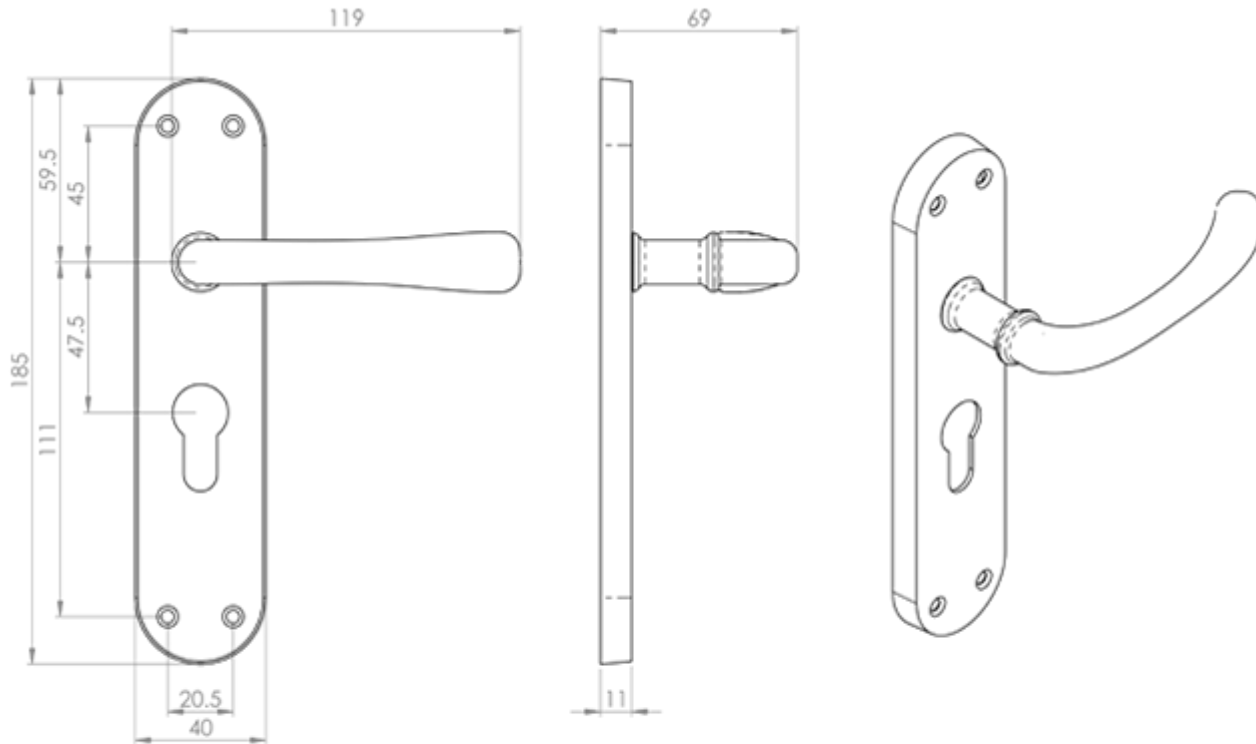

Ibra Lever on Euro Lock Backplate

Product Images

Description

Lever on a lock backplate. Euro profile 47.5mm c/c. Plain, shaped backplate with rounded ends. A smooth rounded lever narrowing slightly in the middle for an easy and comfortable grip. Comes with a 10 year mechanical guarantee and is Fire door rated. Suitable for domestic and commercial use.

[Click here for care instructions](#)

Technical Details

 CARLISLE BRASS

EL11Y

This drawing is the property of Carlisle Brass Limited, all design rights reserved

Specification

Additional Information

Short Description	Lever on Euro Lock Backplate
SKU	EL11YSC
Barcode	5050245119130
Brands	Manital
Finishes	Satin Chrome
Options	Euro Profile
Sizes	185mm x 42mm Backplate, 47.5mm Centres
Technical	4,26
Line Drawings	EL11Y.PDF
Unit of Sale	Pair