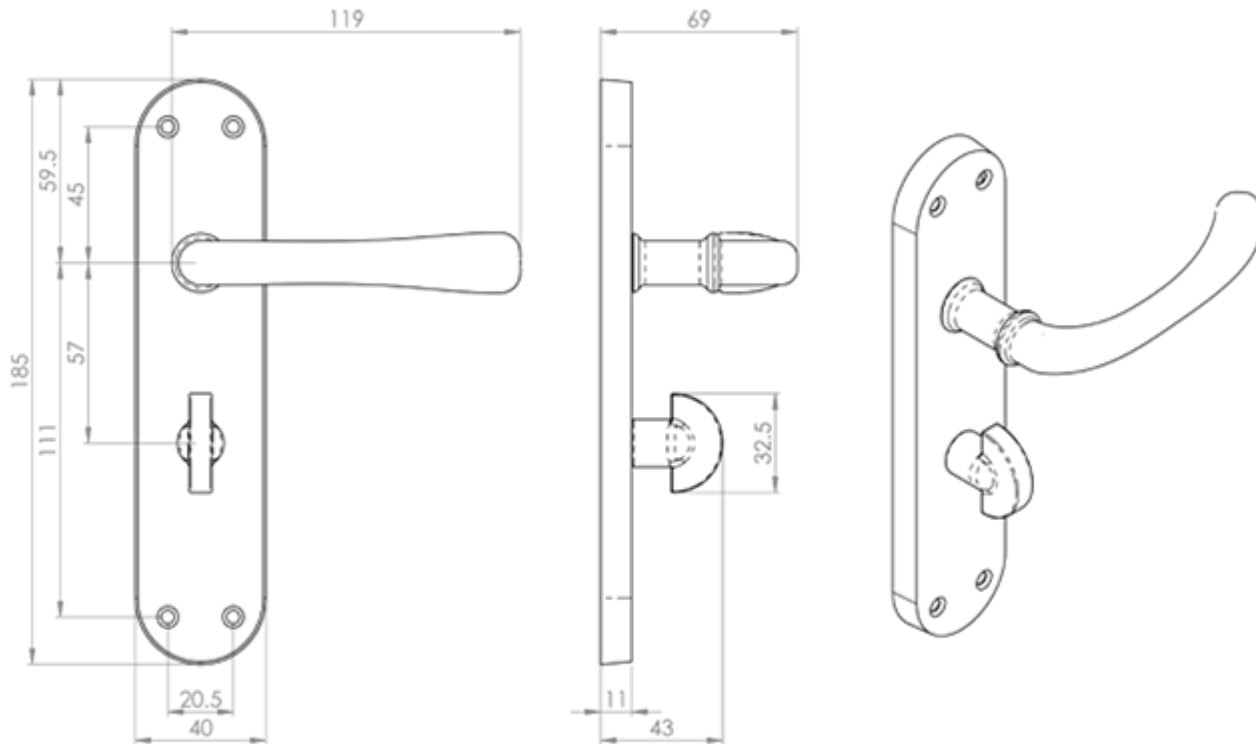

Ibra Lever on WC Backplate

Product Images

Description

Lever on a bathroom backplate. Plain, shaped backplate with rounded ends. A smooth rounded lever narrowing slightly in the middle for an easy and comfortable grip. Comes with a 10 year mechanical guarantee and is Fire door rated. Suitable for domestic and commercial use.

Technical Details

 CARLISLE BRASS

EL13

This drawing is the property of Carlisle Brass Limited, all design rights reserved

Specification

Additional Information

Short Description	Lever on WC Bathroom Backplate
SKU	EL13
Barcode	5050245119178
Brands	Manital
Finishes	Polished Brass
Options	Bathroom
Sizes	185mm x 42mm Backplate
Technical	4,26
Line Drawings	EL13.PDF
Unit of Sale	Pair