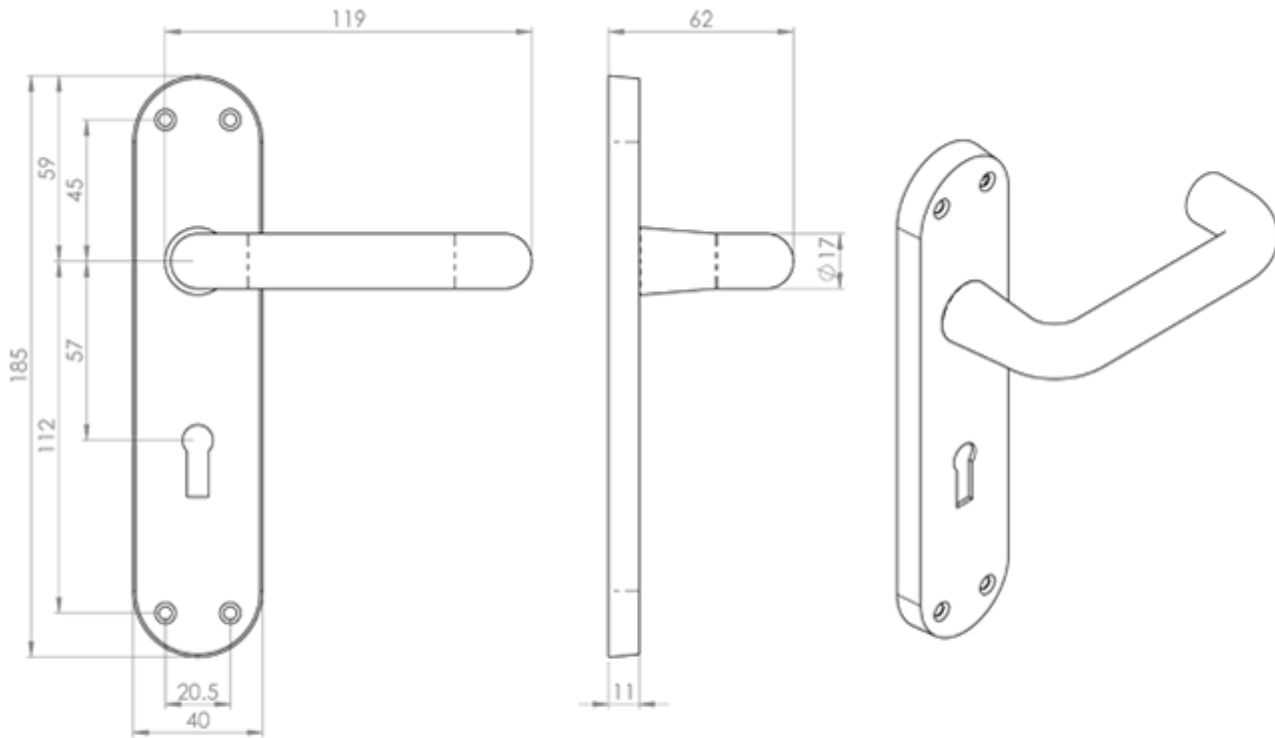

Iris Lever on Lock Backplate

Product Images

Description

Lever on lock backplate. Standard profile 57mm c/c. Plain, shaped backplate with rounded ends. A substantial round bar return to door lever. Intrinsic in the handles shape is the added bonus of it being recognized as a safety feature where it curves into the door and with its smooth lines makes for easy and quick maintenance. A robust handle that will withstand the rigours of a busy environment and will suit both the office and the home. Comes with a 10 year mechanical guarantee and is Fire door rated. Suitable for domestic and commercial use.

Technical Details

 CARLISLE BRASS

EL41

This drawing is the property of Carlisle Brass Limited, all design rights reserved

Specification

Additional Information

SKU	EL41SC
Brands	Manital
Finishes	Satin Chrome
Options	Lock Profile
Sizes	185mm x 42mm Backplate
Technical	4,26
Line Drawings	EL41.PDF