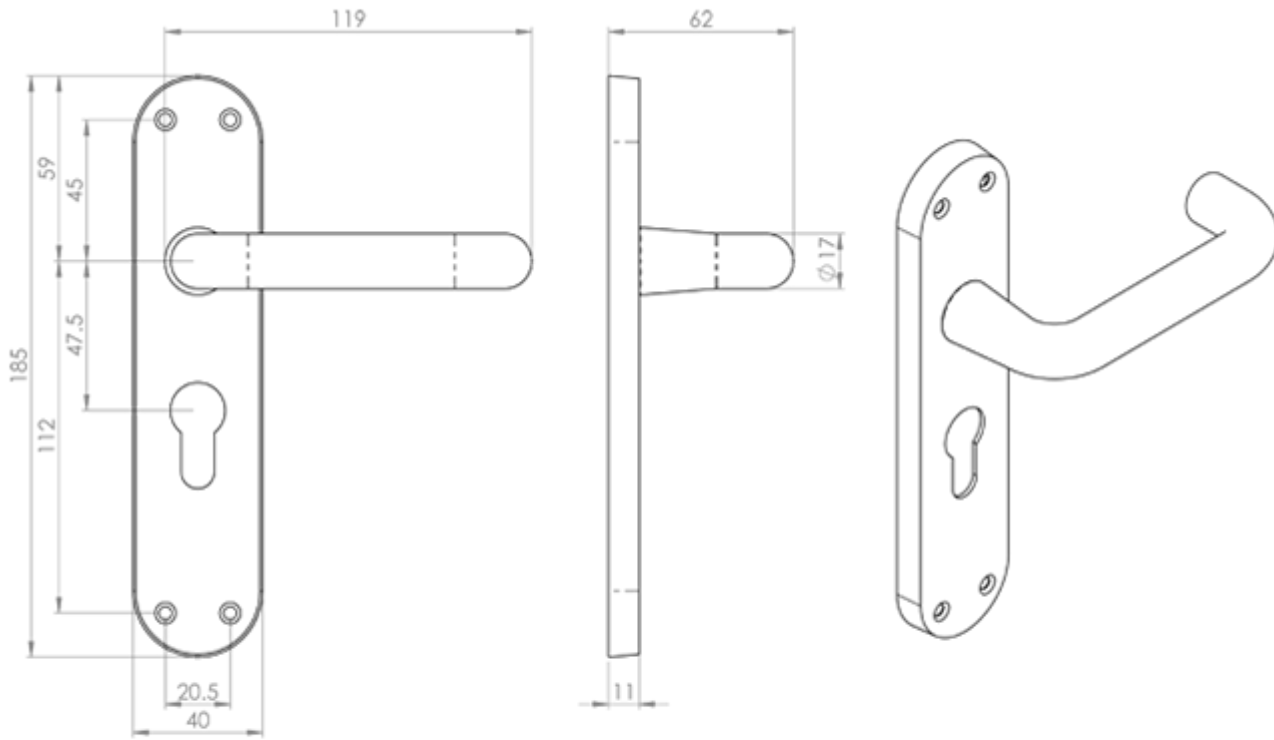

Iris Lever on Euro Lock Backplate

Product Images

Description

Lever on lock backplate. Euro profile 47.5mm c/c. Plain, shaped backplate with rounded ends. A substantial round bar return to door lever. Intrinsic in the handles shape is the added bonus of it being recognized as a safety feature where it curves into the door and with its smooth lines makes for easy and quick maintenance. A robust handle that will withstand the rigours of a busy environment and will suit both the office and the home. Comes with a 10 year mechanical guarantee and is Fire door rated. Suitable for domestic and commercial use.

Technical Details

 CARLISLE BRASS

EL41Y

This drawing is the property of Carlisle Brass Limited, all design rights reserved

Specification

Additional Information

SKU	EL41YSC
Brands	Manital
Finishes	Satin Chrome
Options	Euro Profile
Sizes	185mm x 42mm Backplate, 47.5mm Centres
Technical	4,26
Line Drawings	EL41Y.PDF
Unit of Sale	Pair