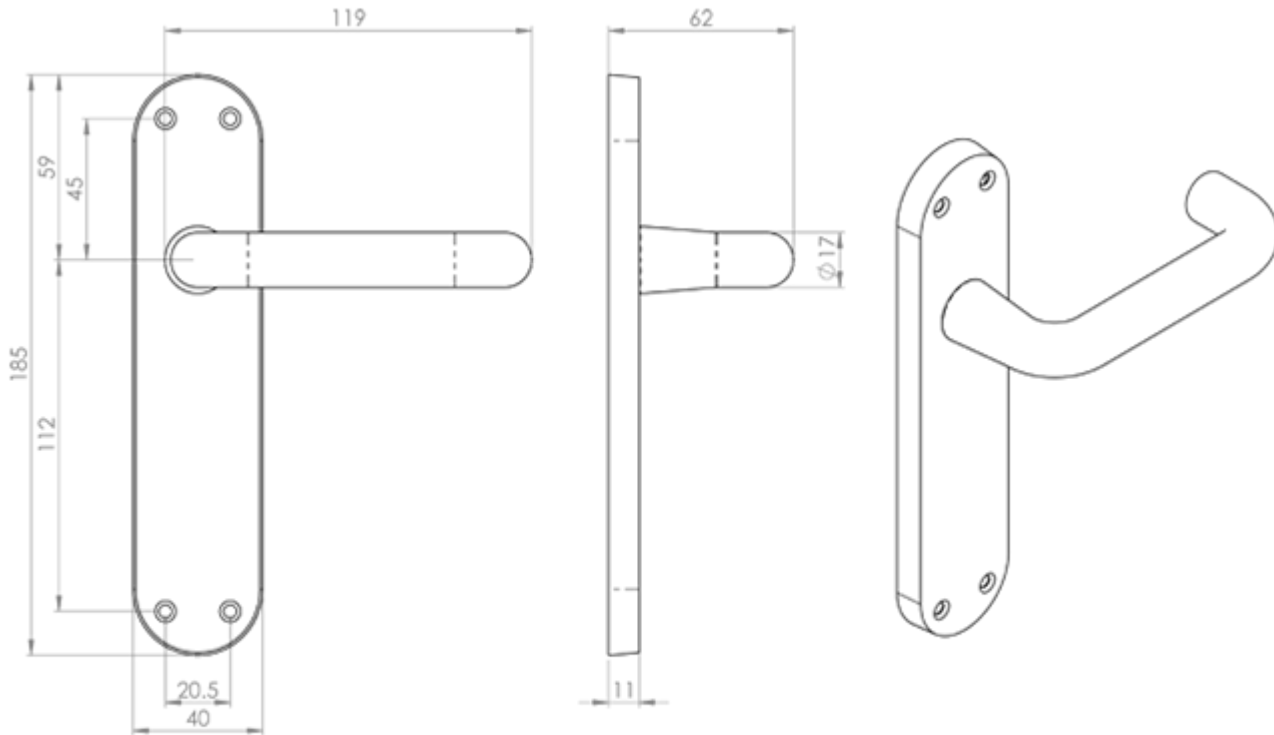

Iris Lever on Latch Backplate

Product Images

Description

Lever on latch backplate. Plain, shaped backplate with rounded ends. A substantial round bar return to door lever. Intrinsic in the handles shape is the added bonus of it being recognized as a safety feature where it curves into the door and with its smooth lines makes for easy and quick maintenance. A robust handle that will withstand the rigours of a busy environment and will suit both the office and the home. Comes with a 10 year mechanical guarantee and is Fire door rated. Suitable for domestic and commercial use.

Technical Details

© CARLISLE BRASS

EL42

This drawing is the property of Carlisle Brass Limited, all design rights reserved

Specification

Additional Information

SKU	EL42CP
Brands	Manital
Finishes	Polished Chrome
Options	Latch
Sizes	185mm x 42mm Backplate
Technical	4,26
Line Drawings	EL42.PDF
Unit of Sale	Pair