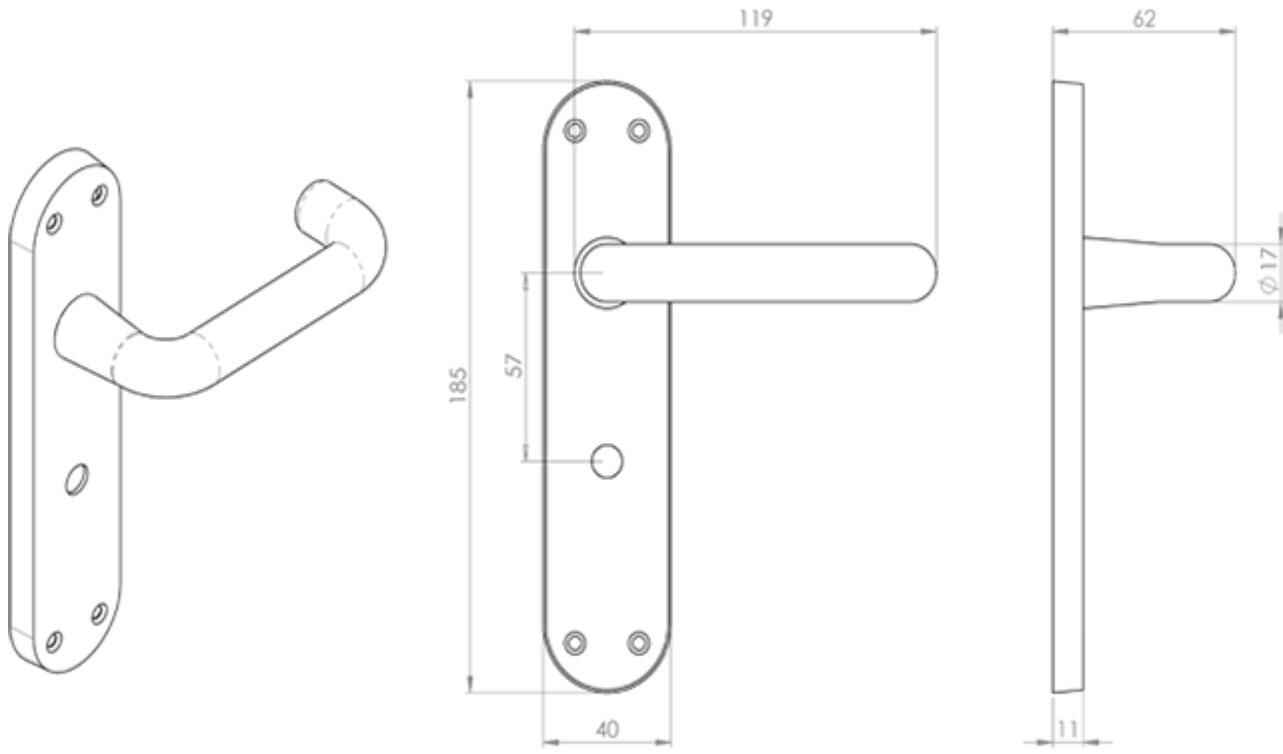

Iris Lever on WC Backplate

Product Images

Description

Lever on bathroom backplate. Plain, shaped backplate with rounded ends. A substantial round bar return to door lever. Intrinsic in the handles shape is

the added bonus of it being recognized as a safety feature where it curves into the door and with its smooth lines makes for easy and quick maintenance. A robust handle that will withstand the rigours of a busy environment and will suit both the office and the home. Comes with a 10 year mechanical guarantee and is Fire door rated. Suitable for domestic and commercial use.

Technical Details

CARLISLE BRASS

EL43

This drawing is the property of Carlisle Brass Limited, all design rights reserved

Specification

Additional Information

SKU	EL43-CP
Brands	Manital
Finishes	Polished Chrome
Options	Bathroom
Sizes	185mm x 42mm Backplate
Technical	4,26
Line Drawings	EL43.PDF