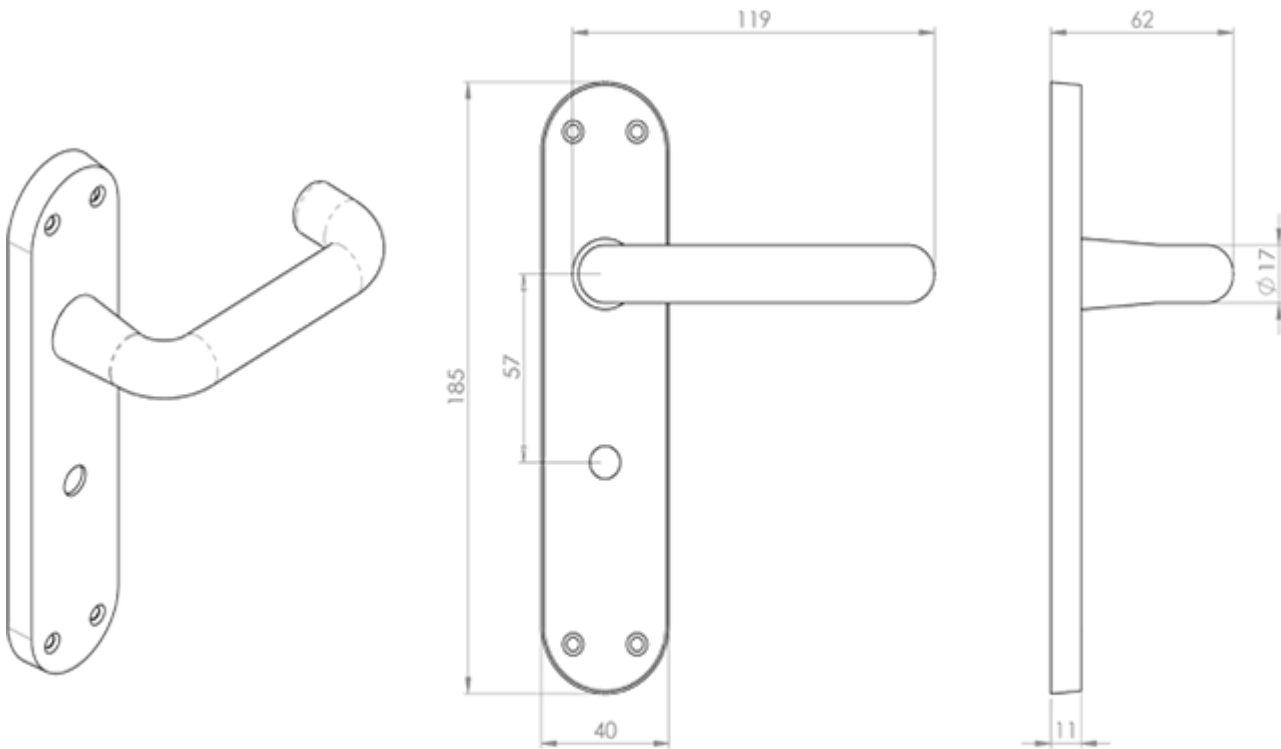

Iris Lever on WC Backplate

Product Images

Description

Lever on bathroom backplate. Plain, shaped backplate with rounded ends. A substantial round bar return to door lever. Intrinsic in the handles shape is the added bonus of it being recognized as a safety feature where it curves into the door and with its smooth lines makes for easy and quick maintenance. A robust handle that will withstand the rigours of a busy environment and will suit both the office and the home. Comes with a 10 year mechanical guarantee and is Fire door rated. Suitable for domestic and commercial use.

[Click here for care instructions](#)

Discontinued once stocks have gone

Technical Details

CARLISLE BRASS

EL43

This drawing is the property of Carlisle Brass Limited, all design rights reserved

Specification

Additional Information

Short Description	Lever on WC Bathroom Backplate
SKU	EL43SC
Barcode	5050245119765
Brands	Manital
Finishes	Satin Chrome
Options	Bathroom
Sizes	185mm x 42mm Backplate
Technical	4,26
Line Drawings	EL43.PDF
Unit of Sale	Pair