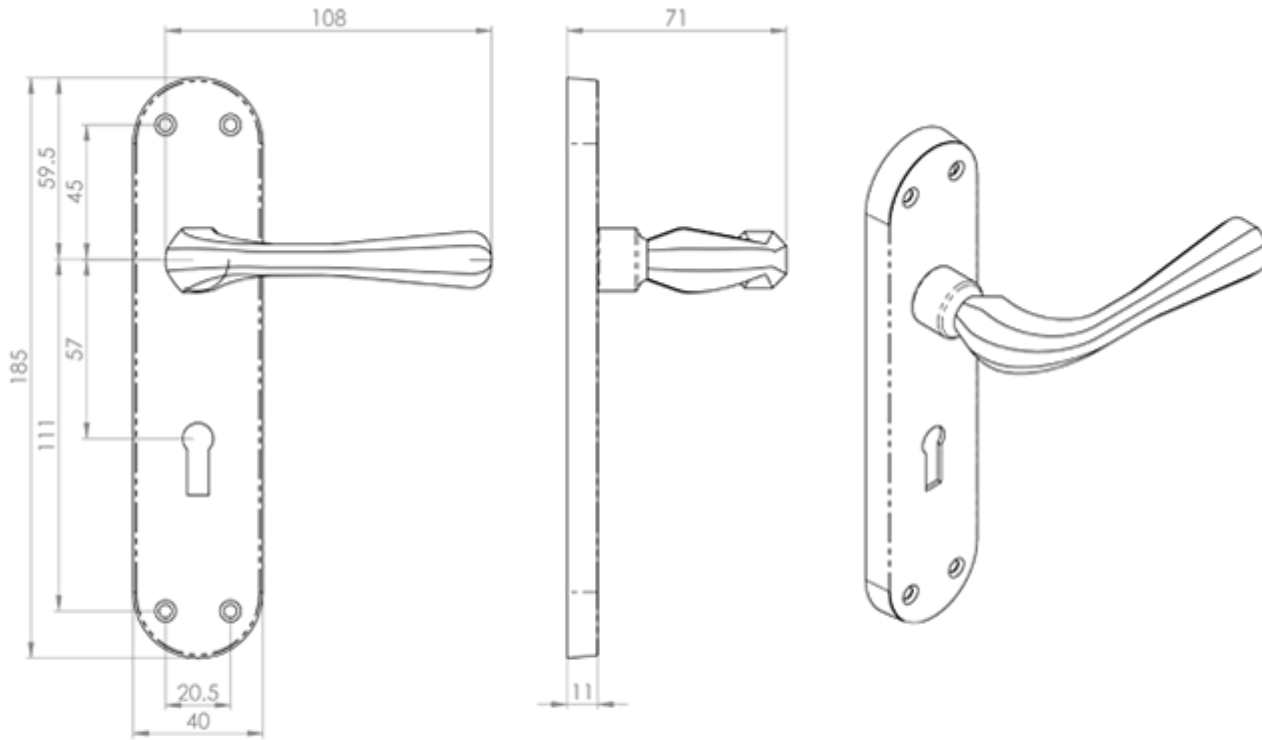

Description

Lever on lock backplate. Standard profile 57mm c/c. Plain, shaped backplate with rounded ends. A smooth round bar lever which expands to a rotund end making this handle very easy to grasp. The handle has fabulous ergonomics fitting comfortably in hand and giving a good positive action in operation. Comes with a 10 year mechanical guarantee and is Fire door rated. Suitable for domestic and commercial use.

Technical Details

CARLISLE BRASS

EL21

This drawing is the property of Carlisle Brass Limited, all design rights reserved

Specification