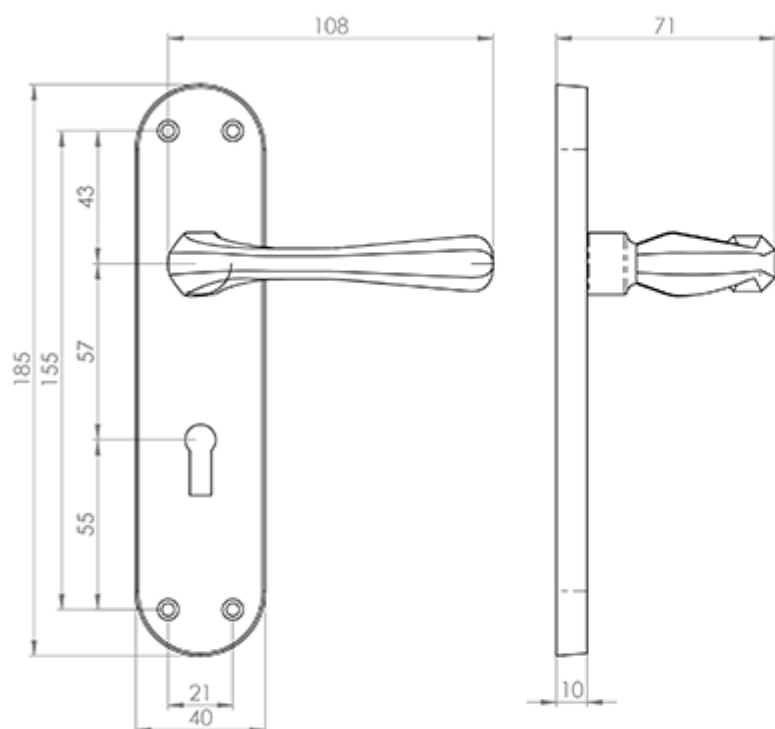

Astro Lever on Lock Backplate

Product Images

Description

Lever on lock backplate. Standard profile 57mm c/c. Plain, shaped backplate with rounded ends. A smooth round bar lever which expands to a rotund end making this handle very easy to grasp. The handle has fabulous ergonomics fitting comfortably in hand and giving a good positive action in operation. Comes with a 10 year mechanical guarantee and is Fire door rated. Suitable for domestic and commercial use.

[Click here for care instructions](#)

Technical Details

 **MANITAL**
EL21

This drawing is the property of Carlisle Brass Limited, all design rights reserved

Specification

Additional Information

Short Description	Lever on Lock Backplate
SKU	EL21SC
Barcode	5050245119284
Brands	Manital
Finishes	Satin Chrome
Options	Lock Profile
Sizes	185mm x 42mm Backplate
Technical	4,26
Line Drawings	EL21.PDF
Unit of Sale	Pair