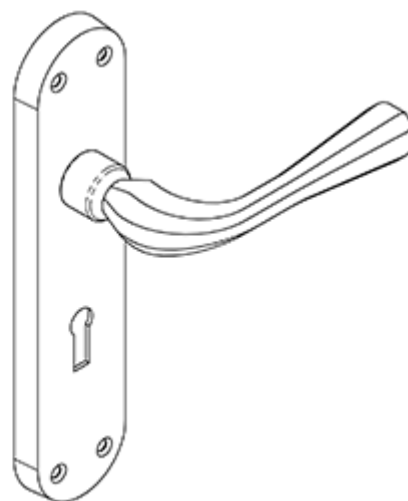

Astro Lever on Lock Backplate

Product Images

Description

Lever on lock backplate. Standard profile 57mm c/c. Plain, shaped backplate with rounded ends. A smooth round bar lever which expands to a rotund end making this handle very easy to grasp. The handle has fabulous ergonomics fitting comfortably in hand and giving a good positive action in operation. Comes with a 10 year mechanical guarantee and is Fire door rated. Suitable for domestic and commercial use.

[Click here for care instructions](#)

Technical Details

 **MANITAL**
EL21

This drawing is the property of Carlisle Brass Limited, all design rights reserved

Specification

Additional Information

Short Description	Lever on Lock Backplate
SKU	EL21SC
Barcode	5050245119284
Brands	Manital
Finishes	Satin Chrome
Options	Lock Profile
Sizes	185mm x 42mm Backplate
Technical	4,26
Line Drawings	EL21.PDF
Unit of Sale	Pair