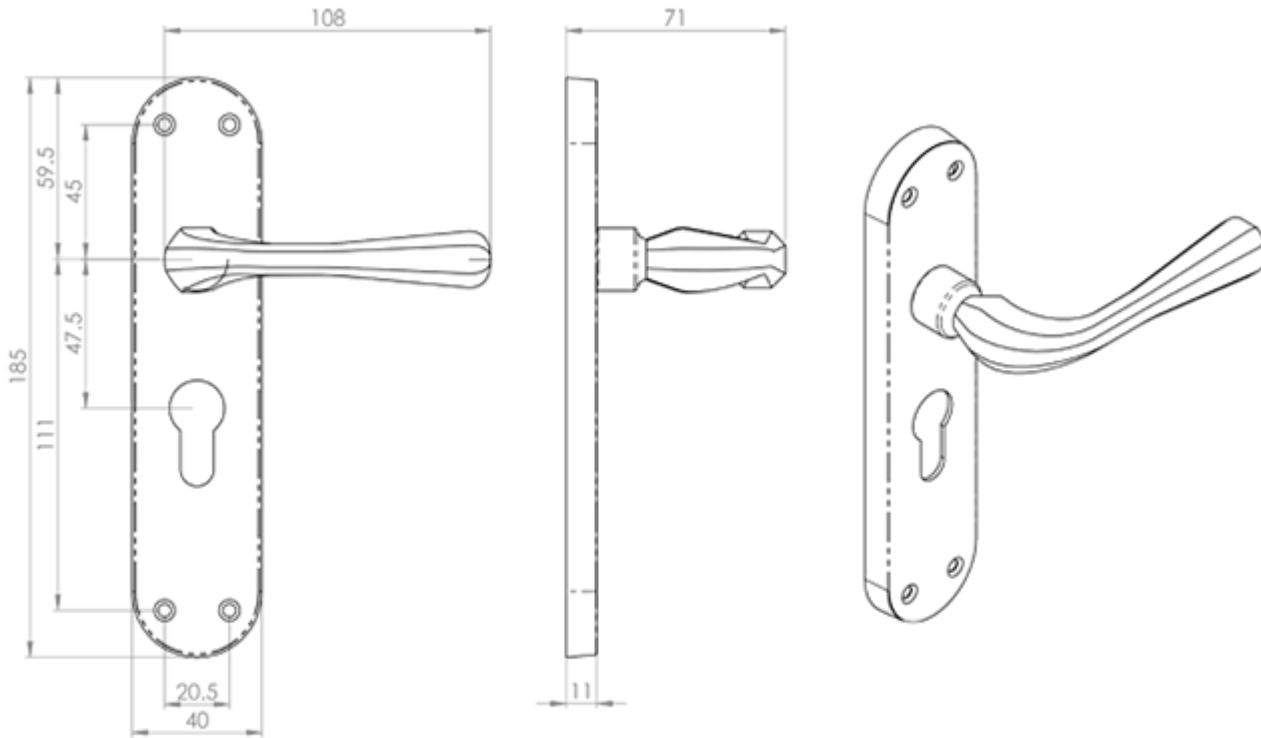

rotund end making this handle very easy to grasp. The handle has fabulous ergonomics fitting comfortably in hand and giving a good positive action in operation. Comes with a 10 year mechanical guarantee and is Fire door rated. Suitable for domestic and commercial use.

[Click here for care instructions](#)

Technical Details

© CARLISLE BRASS

EL21Y

This drawing is the property of Carlisle Brass Limited, all design rights reserved

Specification