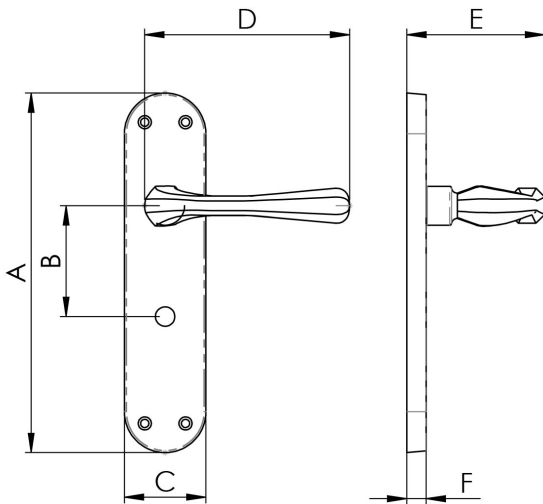

## Astro Lever on Latch Backplate

EL22CP

Lever on a latch backplate. Plain, shaped backplate with rounded ends. A smooth round bar lever which expands to a rotund end making this handle very easy to grasp. The handle has fabulous ergonomics fitting comfortably in hand and giving a good positive action in operation.