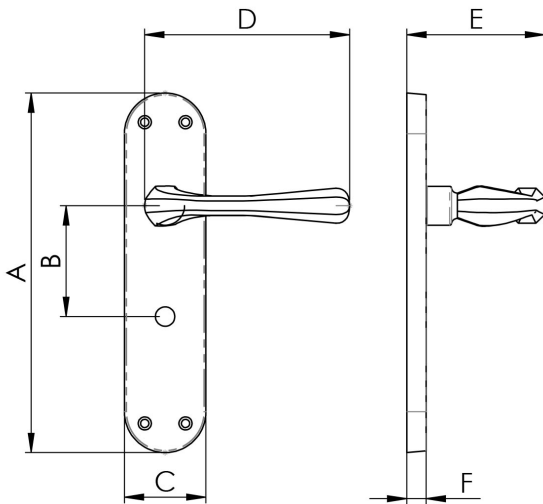

Astro Lever on Latch Backplate

EL22SC

Lever on a latch backplate. Plain, shaped backplate with rounded ends. A smooth round bar lever which expands to a rotund end making this handle very easy to grasp. The handle has fabulous ergonomics fitting comfortably in hand and giving a good positive action in operation.