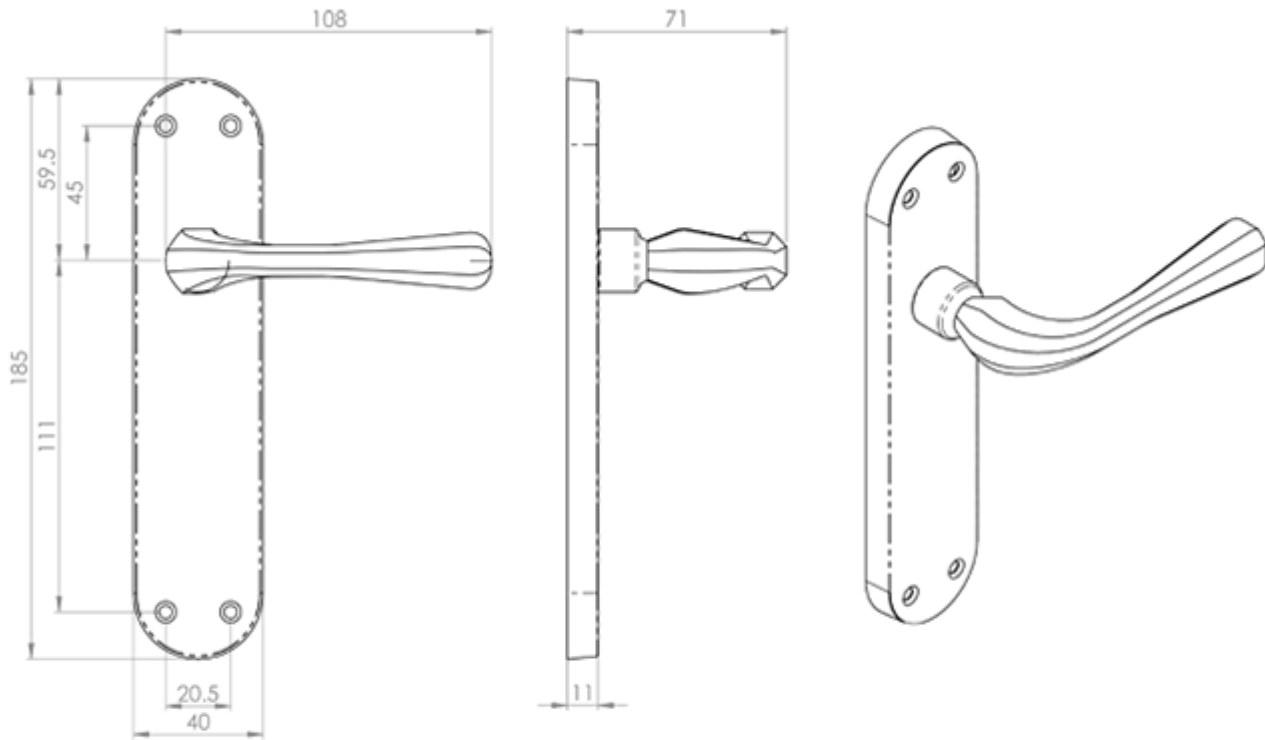

Astro Lever on Latch Backplate

Product Images

Description

Lever on a latch backplate. Plain, shaped backplate with rounded ends. A smooth round bar lever which expands to a rotund end making this handle very easy to grasp. The handle has fabulous ergonomics fitting comfortably in hand and giving a good positive action in operation. Comes with a 10 year mechanical guarantee and is Fire door rated. Suitable for domestic and commercial use.

Technical Details

© CARLISLE BRASS

EL22

This drawing is the property of Carlisle Brass Limited, all design rights reserved

Specification

Additional Information

SKU	EL22SC
Brands	Manital
Finishes	Satin Chrome
Options	Latch
Sizes	185mm x 42mm Backplate
Technical	4,26
Line Drawings	EL22.PDF