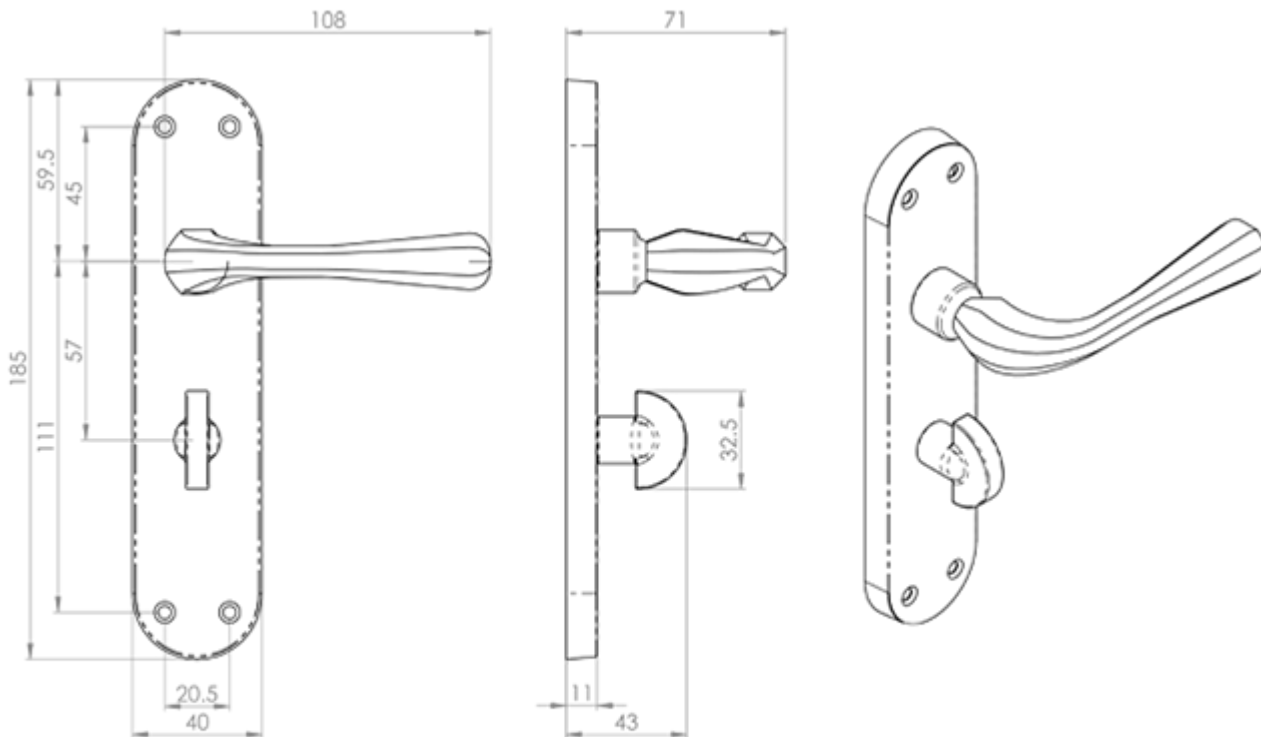

Astro Lever on WC Backplate

Product Images

Description

Lever on a bathroom backplate. Plain, shaped backplate with rounded ends. A smooth round bar lever which expands to a rotund end making this handle very easy to grasp. The handle has fabulous ergonomics fitting comfortably in hand and giving a good positive action in operation. Comes with a 10 year mechanical guarantee and is Fire door rated. Suitable for domestic and commercial use.

[Click here for care instructions](#)

Technical Details

 CARLISLE BRASS

EL23

This drawing is the property of Carlisle Brass Limited, all design rights reserved

Specification

Additional Information

Short Description	Lever on WC Bathroom Backplate
SKU	EL23CP
Barcode	5050245119413
Brands	Manital
Finishes	Polished Chrome
Options	Bathroom
Sizes	185mm x 42mm Backplate
Technical	4,26
Line Drawings	EL23.PDF
Unit of Sale	Pair