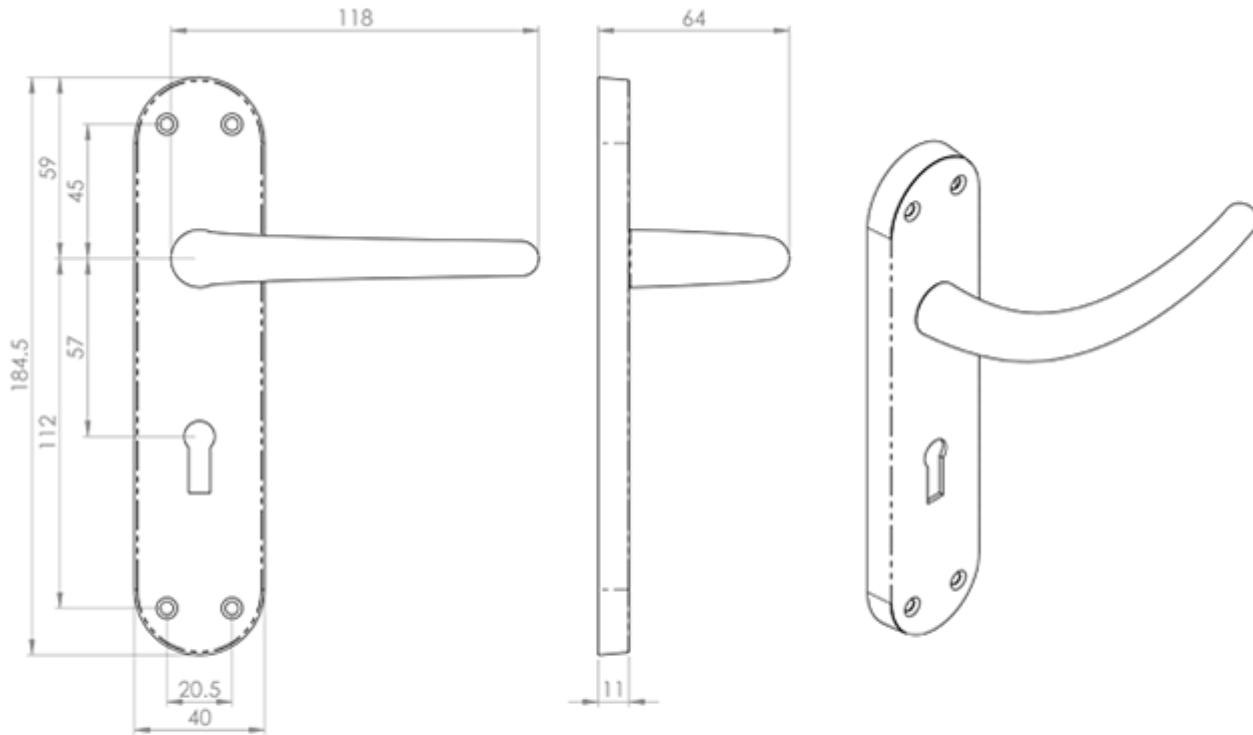

Lilla Lever on Lock Backplate

Product Images

Description

Lever on lock backplate. Standard profile 57mm c/c. Plain, shaped backplate with rounded ends. An elegant and slim round bar style lever tapering gracefully towards the end. An understated handle with finesse and sophistication reflected in its simplicity. Comes with a 10 year mechanical guarantee and is Fire door rated. Suitable for domestic and commercial use.

Technical Details

 CARLISLE BRASS

EL31

This drawing is the property of Carlisle Brass Limited, all design rights reserved

Specification

Additional Information

SKU	EL31SC
Brands	Manital
Finishes	Satin Chrome
Options	Lock Profile
Sizes	185mm x 42mm Backplate
Technical	4,26
Line Drawings	EL31.PDF