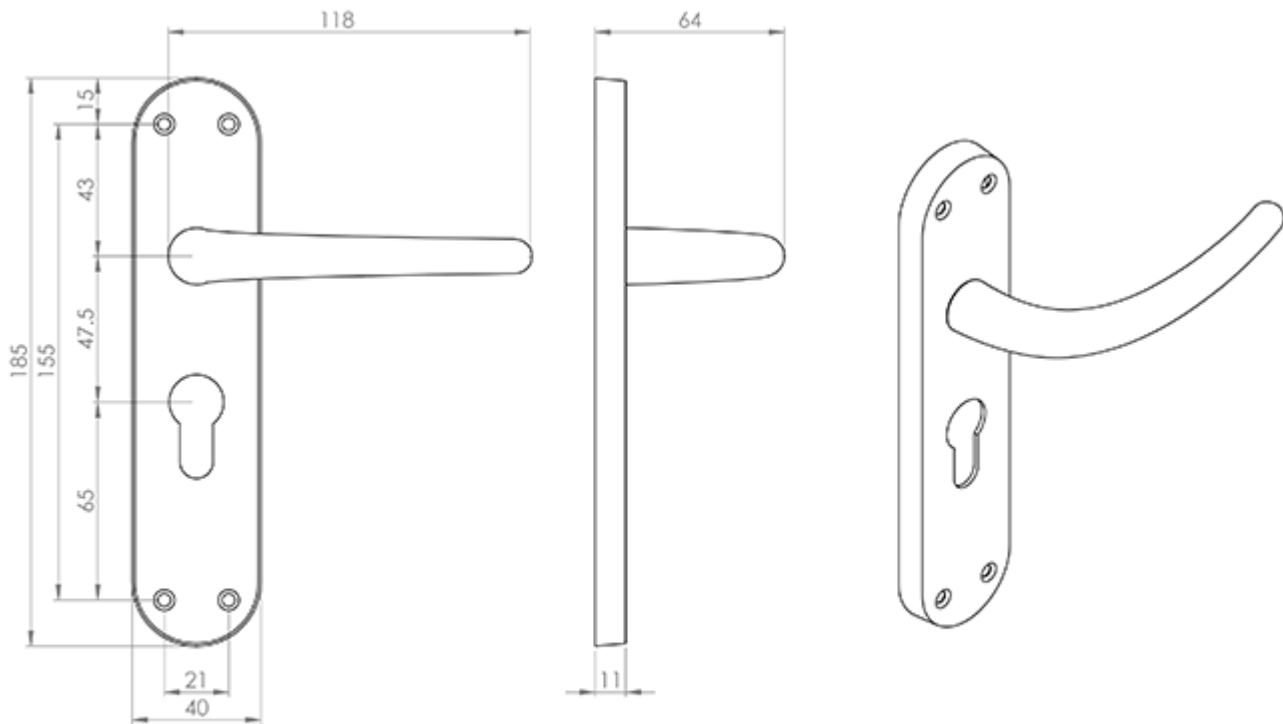

Lilla Lever on Euro Lock Backplate

Product Images

Description

Lever on lock backplate. Euro profile 47.5mm c/c. Plain, shaped backplate with rounded ends. An elegant and slim round bar style lever tapering gracefully towards the end. An understated handle with finesse and sophistication reflected in its simplicity. Comes with a 10 year mechanical guarantee and is Fire door rated. Suitable for domestic and commercial use.

[Click here for care instructions](#)

Technical Details

 **MANITAL**
EL31Y

This drawing is the property of Carlisle Brass Limited, all design rights reserved

Specification

Additional Information

Short Description	Lever on Euro Lock Backplate
SKU	EL31YCP
Barcode	5050245119529
Brands	Manital
Finishes	Polished Chrome
Options	Euro Profile
Sizes	185mm x 42mm Backplate, 47.5mm Centres
Technical	4,26
Line Drawings	EL31Y.PDF
Unit of Sale	Pair