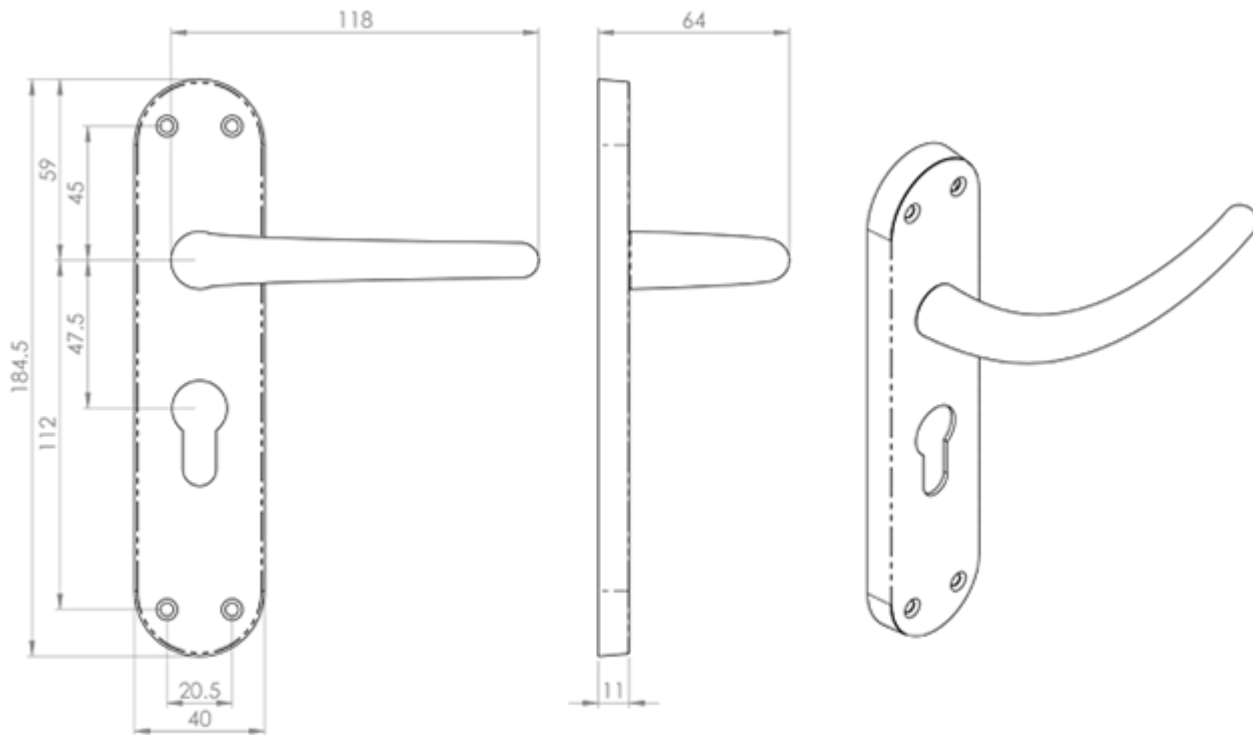

Description

Lever on lock backplate. Euro profile 47.5mm c/c. Plain, shaped backplate with rounded ends. An elegant and slim round bar style lever tapering gracefully towards the end. An understated handle with finesse and sophistication reflected in its simplicity. Comes with a 10 year mechanical guarantee and is Fire door rated. Suitable for domestic and commercial use.

[Click here for care instructions](#)

Technical Details

CARLISLE BRASS

EL31Y

This drawing is the property of Carlisle Brass Limited, all design rights reserved

Specification