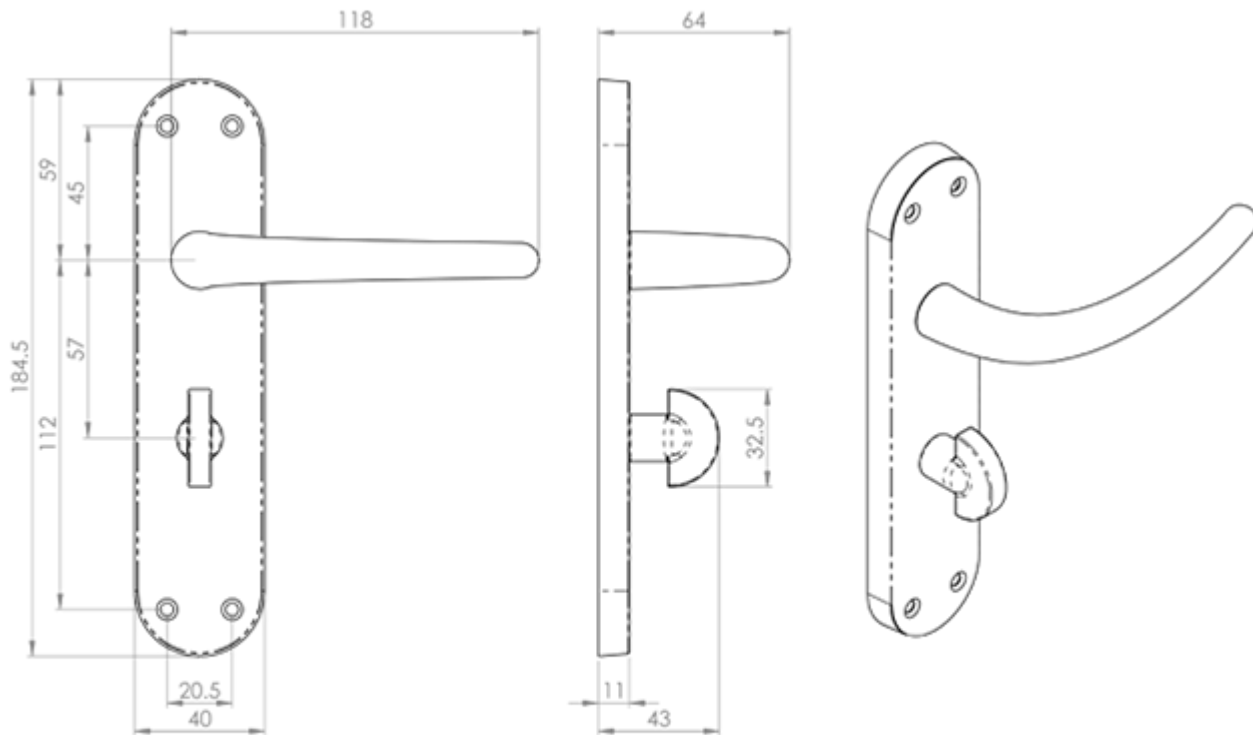

Lilla Lever on WC Backplate

Product Images

Description

Lever on bathroom backplate. Plain, shaped backplate with rounded ends. An elegant and slim round bar style lever tapering gracefully towards the end. An understated handle with finesse and sophistication reflected in its simplicity. Comes with a 10 year mechanical guarantee and is Fire door rated. Suitable for domestic and commercial use.

[Click here for care instructions](#)

Technical Details

 CARLISLE BRASS

EL33

This drawing is the property of Carlisle Brass Limited, all design rights reserved

Specification

Additional Information

Short Description	Lever on WC Bathroom Backplate
SKU	EL33CP
Barcode	5050245119604
Brands	Manital
Finishes	Polished Chrome
Options	Bathroom
Sizes	185mm x 42mm Backplate
Technical	4,26
Line Drawings	EL33.PDF
Unit of Sale	Pair