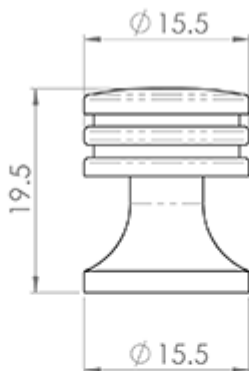

Ringed Knob Polished Chrome

Product Images

Description

A solid one piece knob ideal for bedrooms and study furniture. It's ringed design gives it extra grip and makes it easy to use. Available in different

finishes and sizes.

Technical Details

 CARLISLE BRASS

CH30A

This drawing is the property of Carlisle Brass Limited, all design rights reserved

Specification

Additional Information

SKU	CH30ACP
Brands	Fingertip
Finishes	Polished Chrome
Sizes	17mm Dia. Knob, 17mm Dia. Rose, 18mm Projection
Technical	4
Line Drawings	CH30A.PDF