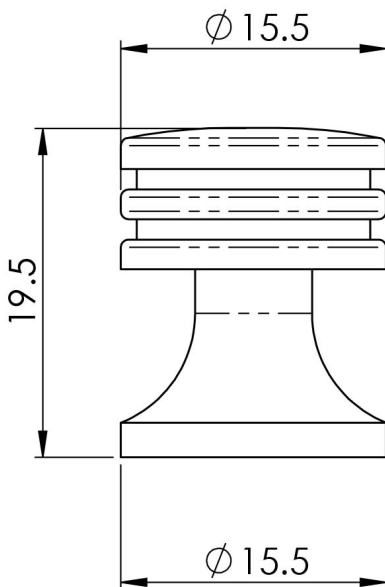

Ringed Knob Satin Nickel

CH30ASN

A solid one piece knob ideal for bedrooms and study furniture. It's ringed design gives it extra grip and makes it easy to use. Available in different finishes and sizes.