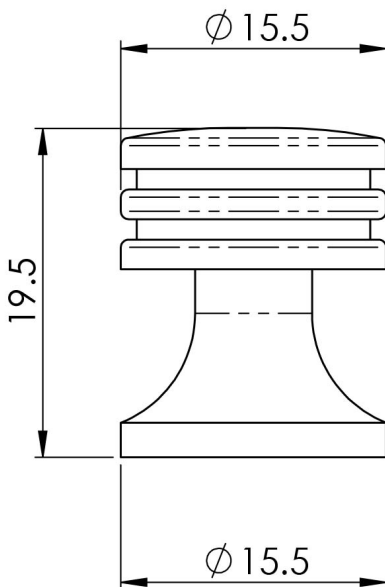

Ringed Knob

CH30A Range

A solid one piece knob ideal for bedrooms and study furniture. The ringed design gives extra grip and makes it easy to use. Available in different finishes and sizes.