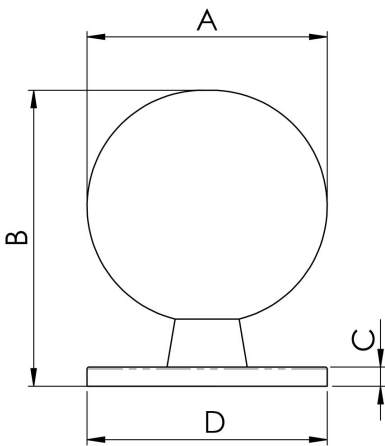

Ball Knob Polished Brass 30mm

CH6D

A solid ball knob on a short stem atop a sturdy rose. Its simple design lends itself to easy maintenance and will appeal to those wishing to maintain a minimalist look.carlislebrass.com.