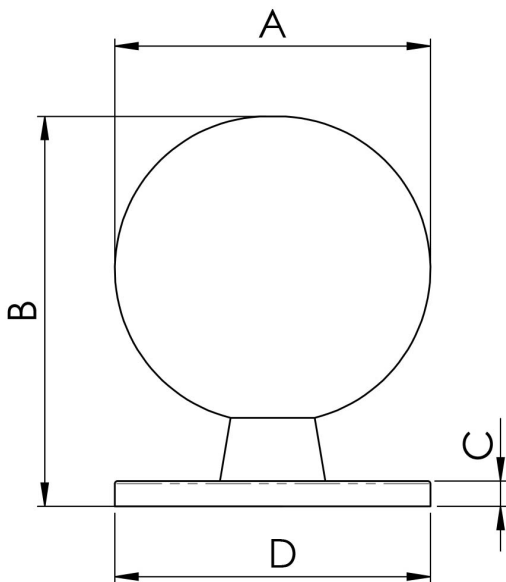

Ball Knob Polished Brass 30mm

CH6D

A solid ball knob on a short stem atop a sturdy rose. Its simple design lends itself to easy maintenance and will appeal to those wishing to maintain a minimalist look.[carlislebrass.com](http://www.carlislebrass.com).