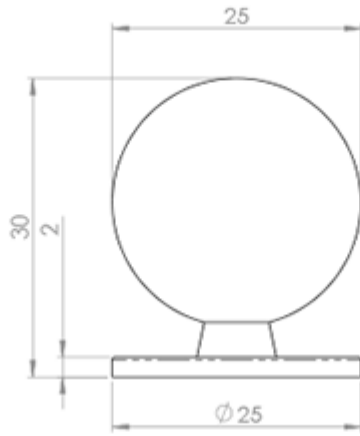

Ball Knob Satin Chrome 25mm

Product Images

Description

A solid ball knob on a short stem atop a sturdy rose. Its simple design lends itself to easy maintenance and will appeal to those wishing to maintain a minimalist look.

[Click here for care instructions](#)

Technical Details

CARLISLE BRASS
CH6C

This drawing is the property of Carlisle Brass Limited, all design rights reserved

Specification

Additional Information

Short Description	Ball Knob
SKU	CH6CSC
Barcode	5050245109506
Brands	Carlisle Brass
Finishes	Satin Chrome
Sizes	25mm Dia. Knob, 25mm Dia. Rose, 31mm Projection
Technical	4
Line Drawings	CH6C.PDF
Unit of Sale	Each