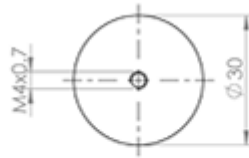

Ball Knob Polished Chrome 30mm

Product Images

Description

A solid ball knob on a short stem atop a sturdy rose. Its simple design lends itself to easy maintenance and will appeal to those wishing to maintain a minimalist look.

Technical Details

CH6D

This drawing is the property of Carlisle Brass Limited, all design rights reserved

Specification

Additional Information

SKU	CH6DCP
Brands	Fingertip
Finishes	Polished Chrome
Sizes	30mm Dia. Knob, 30mm Dia. Rose, 38mm Projection
Technical	4
Line Drawings	CH6D.PDF
Unit of Sale	Each