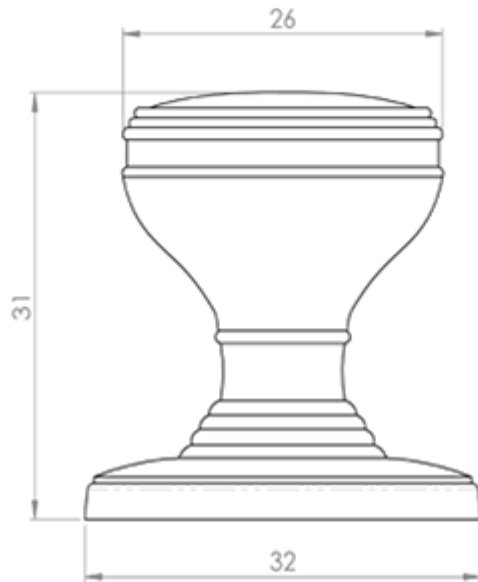

Delamain Plain Knob 25mm

Product Images

Description

A plain topped knob with sweeping lines around the outer edge on a ringed tiered stem and rose. Designed to compliment the mortice knobs in the Delamain range. Available in different finishes and sizes.

[Click here for care instructions](#)

Technical Details

 CARLISLE BRASS

DK47B

This drawing is the property of Carlisle Brass Limited, all design rights reserved

Specification

Additional Information

SKU	DK47BCP
Barcode	5050245111288
Brands	Carlisle Brass
Finishes	Polished Chrome
Sizes	25mm Dia. Knob, 32mm Dia. Rose, 30mm Projection
Technical	4
Line Drawings	DK47B.PDF
Unit of Sale	Each