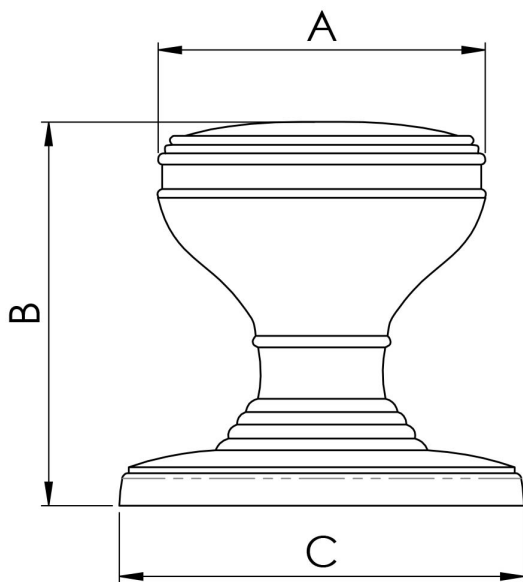

Delamain Plain Knob 25mm

DK47BCP

A plain topped knob with sweeping lines around the outer edge on a ringed tiered stem and rose. Designed to compliment the mortice knobs in the Delamain range. Available in different finishes and sizes.