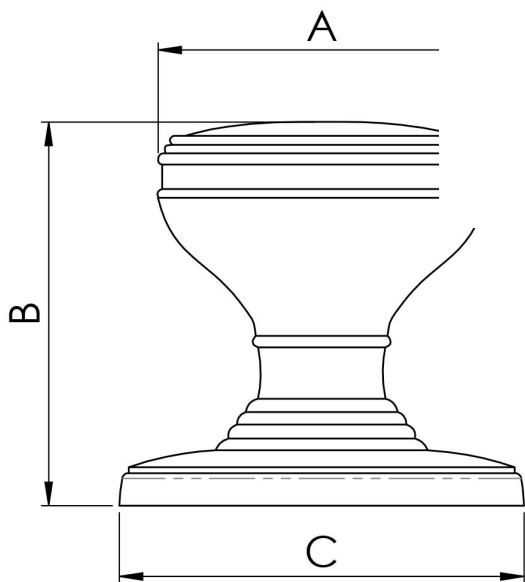

Delamain Plain Knob 25mm

DK47BSC

A plain topped knob with sweeping lines around the outer edge on a ringed tiered stem and rose. Designed to compliment the mortice knobs in the Delamain range. Available in different finishes and sizes.