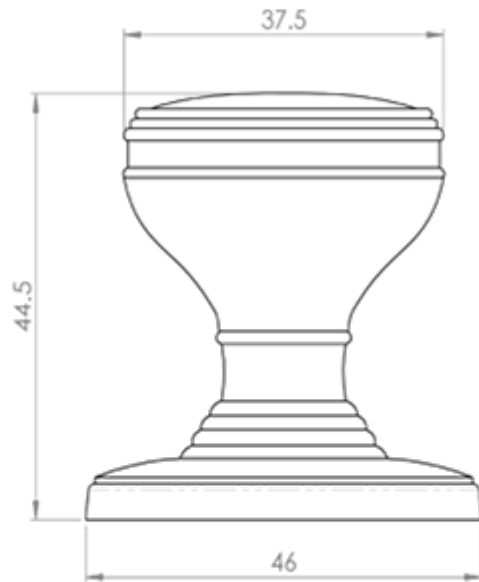

Delamain Plain Knob 38mm

Product Images

Description

A plain topped knob with sweeping lines around the outer edge on a ringed tiered stem and rose. Designed to compliment the mortice knobs in the Delamain range. Available in different finishes and sizes.

Technical Details

 CARLISLE BRASS

DK47D

This drawing is the property of Carlisle Brass Limited, all design rights reserved

Specification

Additional Information

SKU	DK47D-CP
Brands	Fingertip
Finishes	Polished Chrome
Sizes	38mm Dia. Knob, 48mm Dia. Rose, 45mm Projection
Technical	4
Line Drawings	DK47D.PDF