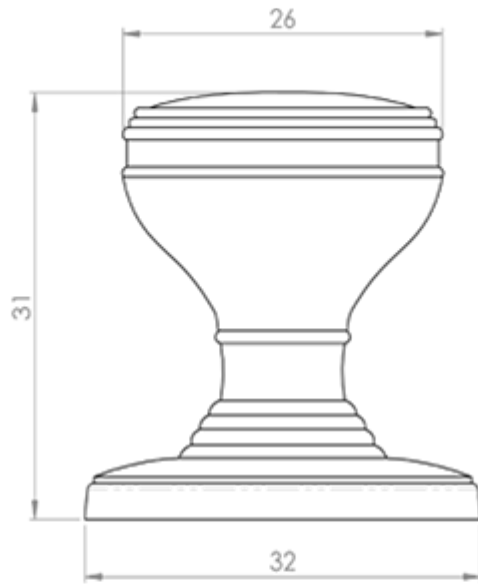

Delamain Plain Knob 25mm.

Product Images

Description

A plain topped knob with sweeping lines around the outer edge on a ringed tiered stem and rose. Designed to compliment the mortice knobs in the Delamain range. Available in different finishes and sizes.

Technical Details

CARLISLE BRASS

DK47B

This drawing is the property of Carlisle Brass Limited, all design rights reserved

Specification

Additional Information

SKU	DK47B
Brands	Fingertip
Finishes	Polished Brass
Sizes	25mm Dia. Knob, 32mm Dia. Rose, 30mm Projection
Technical	4
Line Drawings	DK47B.PDF