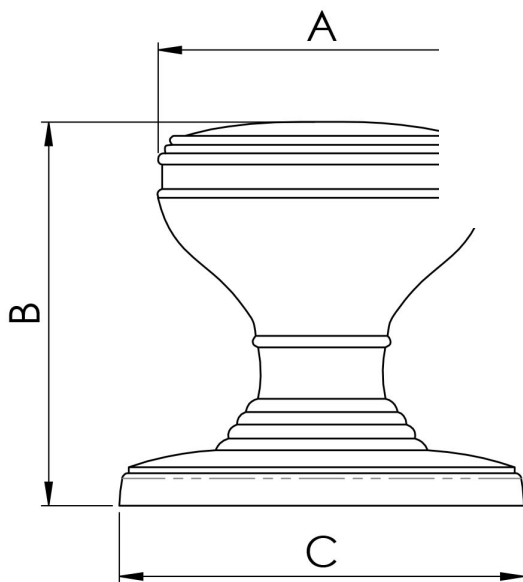

## Delamain Plain Knob 25mm

DK47B

A plain topped knob with sweeping lines around the outer edge on a ringed tiered stem and rose. Designed to compliment the mortice knobs in the Delamain range. Available in different finishes and sizes.