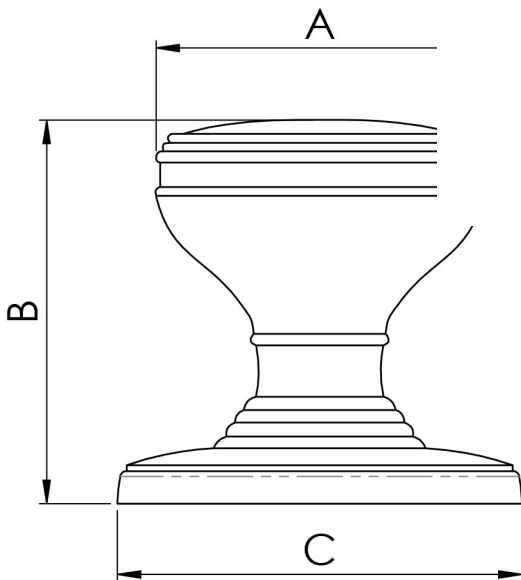

Delamain Plain Knob 25mm

DK47BPT

A plain topped knob with sweeping lines around the outer edge on a ringed tiered stem and rose. Designed to compliment the mortice knobs in the Delamain range. Available in different finishes and sizes.