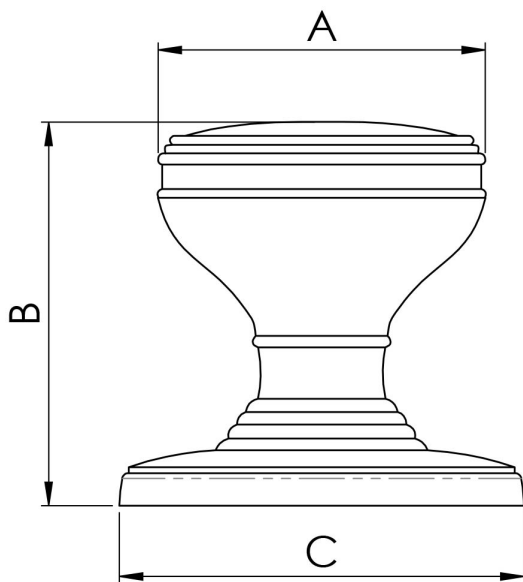

## Delamain Plain Knob 25mm

DK47BFB

A plain topped knob with sweeping lines around the outer edge on a ringed tiered stem and rose. Designed to compliment the mortice knobs in the Delamain range. Available in different finishes and sizes.