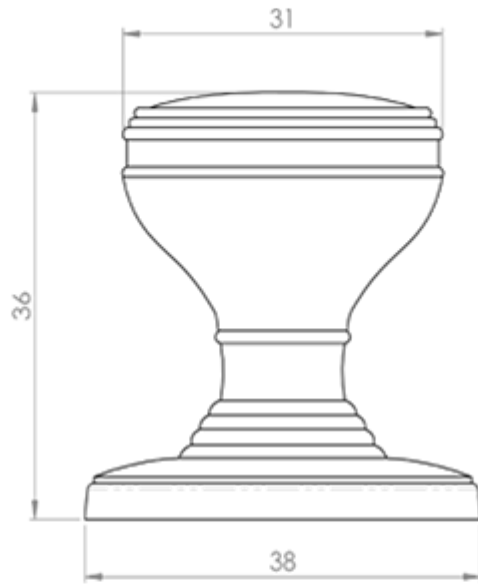

CARLISLE BRASS

DK47C

This drawing is the property of Carlisle Brass Limited, all design rights reserved

Specification

Additional Information

SKU	DK47C-PT
Brands	Fingertip
Finishes	Pewter
Sizes	30mm Dia. Knob, 38mm Dia. Rose, 36mm Projection
Technical	4
Line Drawings	DK47C.PDF