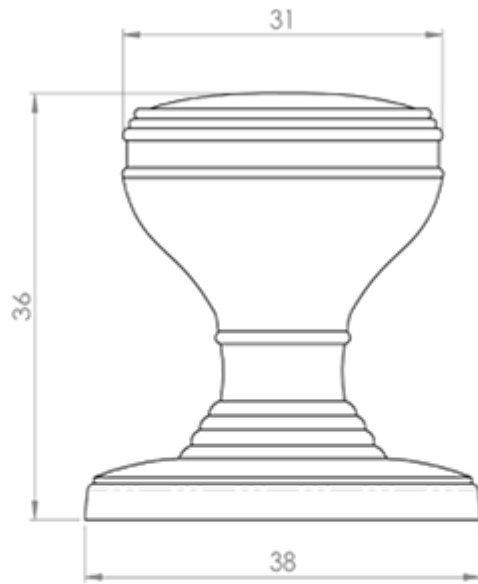

Description

A plain topped knob with sweeping lines around the outer edge on a ringed tiered stem and rose. Designed to compliment the mortice knobs in the Delamain range. Available in different finishes and sizes.

Technical Details

CARLISLE BRASS

DK47C

This drawing is the property of Carlisle Brass Limited, all design rights reserved

Specification