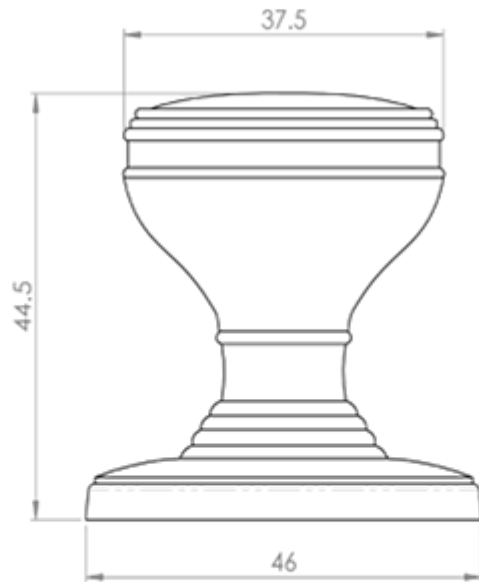

Delamain Plain Knob 38mm

Product Images

Description

A plain topped knob with sweeping lines around the outer edge on a ringed tiered stem and rose. Designed to compliment the mortice knobs in the Delamain range. Available in different finishes and sizes.

Technical Details

 CARLISLE BRASS

DK47D

This drawing is the property of Carlisle Brass Limited, all design rights reserved

Specification

Additional Information

Short Description	Plain Knob
SKU	DK47DFB
Barcode	5050245111394
Brands	Carlisle Brass
Finishes	Florentine Bronze
Sizes	38mm Dia. Knob, 48mm Dia. Rose, 45mm Projection
Technical	4
Line Drawings	DK47D.PDF
Unit of Sale	Each