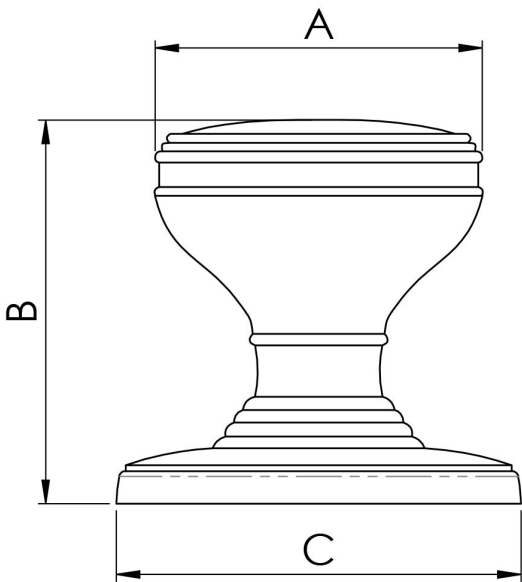

Delamain Plain Knob

DK47

A plain topped knob with sweeping lines around the outer edge on a ringed tiered stem and rose. Designed to compliment the mortice knobs in the Delamain range. Available in different finishes and sizes.