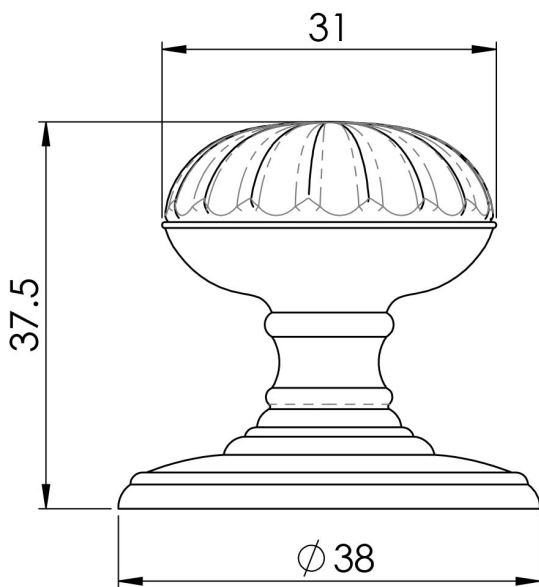

## Delamain Flower Knob 32mm

DK48CCP

Functional and attractive the knob features a flower design, with each petal carefully crafted to show smooth, round edges that are comfortable to grip. When the knob is fitted to the furniture the flower design can be seen clearly. The knob sits atop a ringed tiered stem and rose. Designed to compliment the mortice knobs in the Delamain range.