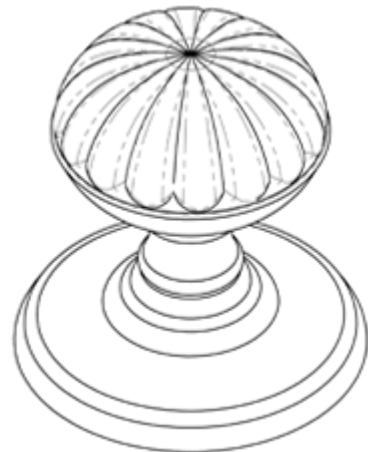

Delamain Flower Knob

Product Images

Description

Functional and attractive the knob features a flower design, with each petal carefully crafted to show smooth, round edges that are comfortable to grip. When the knob is fitted to the furniture the flower design can be seen clearly. The knob sits atop a ringed tiered stem and rose. Designed to compliment the mortice knobs in the Delamain range. Available in different finishes and sizes.

Technical Details

 CARLISLE BRASS

DK48C

This drawing is the property of Carlisle Brass Limited, all design rights reserved

Additional Information

Short Description	Flower Knob
SKU	DK48C
Brands	Fingertip
Line Drawings	DK48C.PDF

Product Options

Finishes:	Polished Chrome
Sizes:	32mm Dia. Knob, 38mm Dia. Rose, 39mm Projection