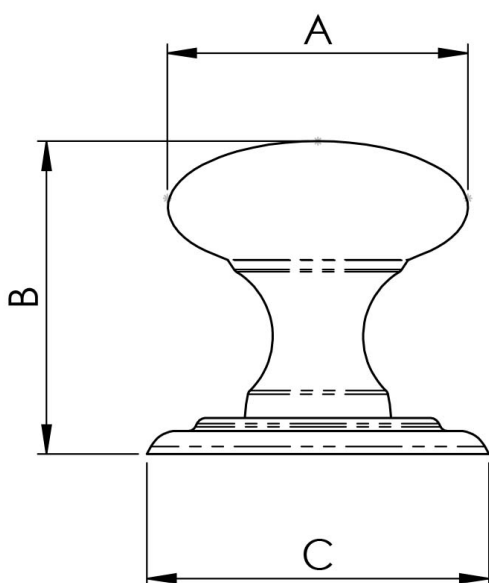

Victorian Knob 25mm

DL47ACP

This popular smooth styled mushroom knob sits on an elegant tiered rose for texture and eye-catching appeal. Comfortable to the grip and easy to maintain. Designed to compliment the mortice knobs in the Victorian range. Available in different finishes and sizes.