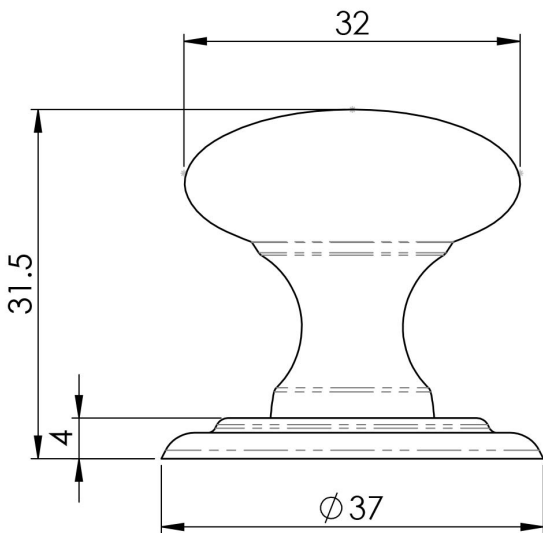

## Victorian Knob 32mm

DL47BCP

This popular smooth styled mushroom knob sits on an elegant tiered rose for texture and eye-catching appeal. Comfortable to the grip and easy to maintain. Designed to compliment the mortice knobs in the Victorian range. Available in different finishes and sizes.