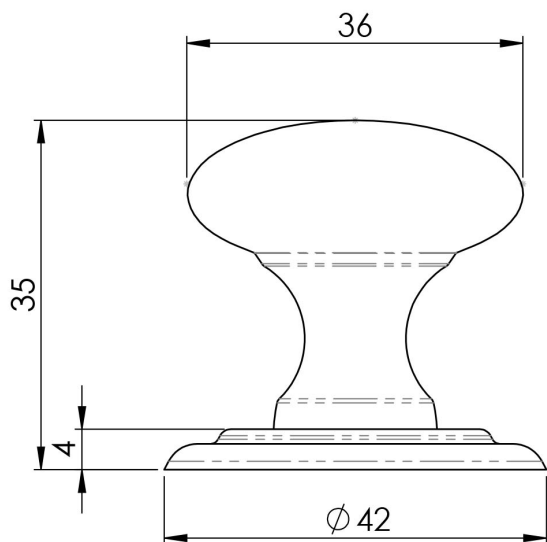

Victorian Knob 38mm

DL47CCP

This popular smooth styled mushroom knob sits on an elegant tiered rose for texture and eye-catching appeal. Comfortable to the grip and easy to maintain. Designed to compliment the mortice knobs in the Victorian range. Available in different finishes and sizes.