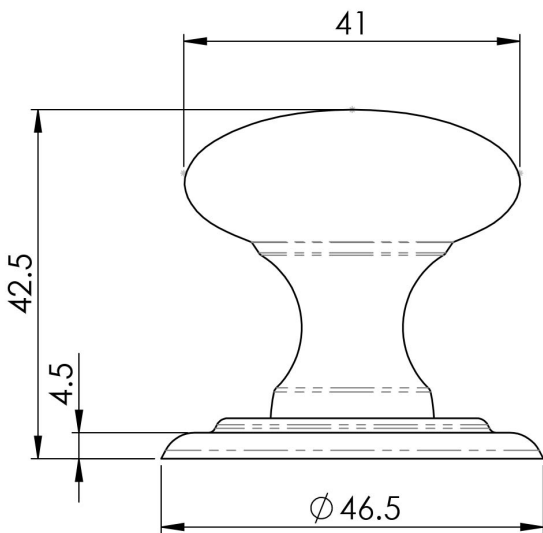

## Victorian Knob 45mm

DL47DCP

This popular smooth styled mushroom knob sits on an elegant tiered rose for texture and eye-catching appeal. Comfortable to the grip and easy to maintain. Designed to compliment the mortice knobs in the Victorian range. Available in different finishes and sizes.