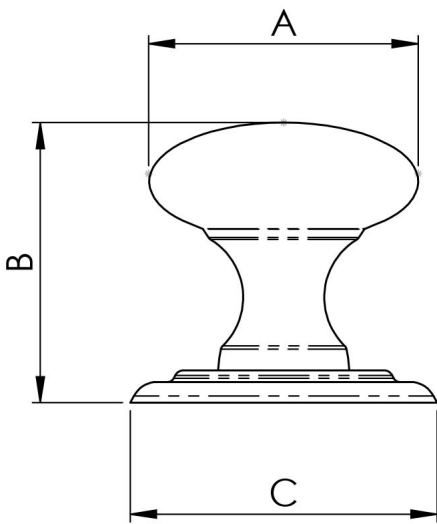

Victorian Knob

DL47

This popular smooth styled mushroom knob sits on an elegant tiered rose for texture and eye-catching appeal. Comfortable to the grip and easy to maintain. Designed to compliment the mortice knobs in the Victorian range. Available in different finishes and sizes.