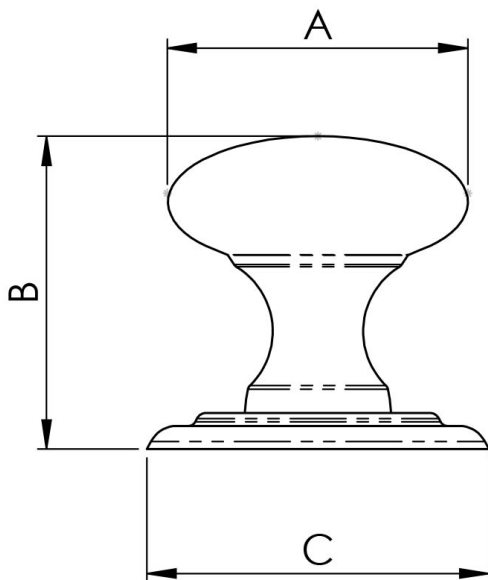

Victorian Knob

DL47

This popular smooth styled mushroom knob sits on an elegant tiered rose for texture and eye-catching appeal. Comfortable to the grip and easy to maintain. Designed to compliment the mortice knobs in the Victorian range. Available in different finishes and sizes.