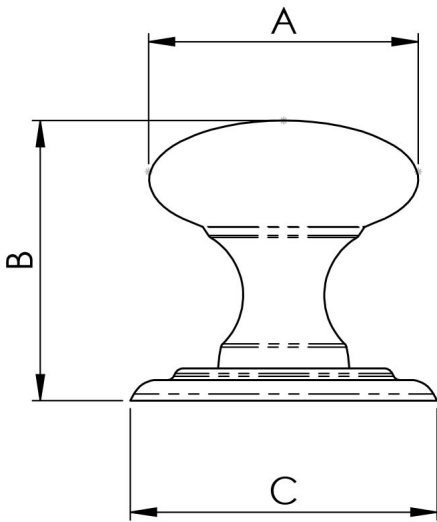

Victorian Knob 25mm

DL47A

This popular smooth styled mushroom knob sits on an elegant tiered rose for texture and eye-catching appeal. Comfortable to the grip and easy to maintain. Designed to compliment the mortice knobs in the Victorian range. Available in different finishes and sizes.