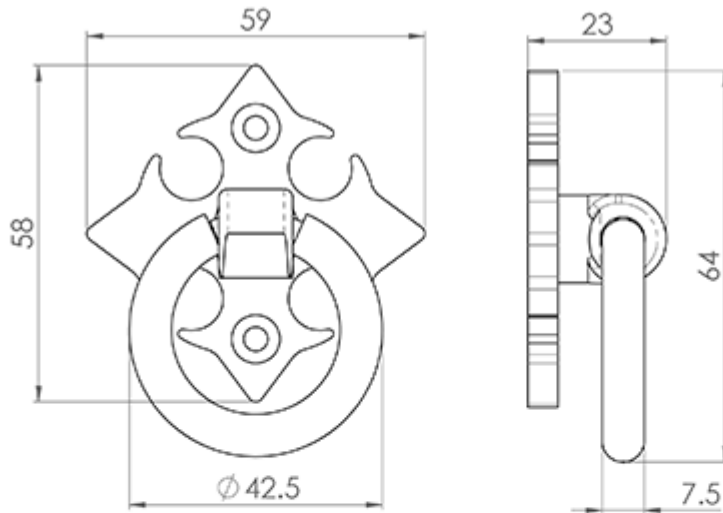

Description

Ring pull sitting resplendent on a gothic cross backplate. Best suited for older style antique furniture. Designed to compliment the furniture in the Ludlow Black Antique range. Comes with a 10 year mechanical guarantee. Suitable for domestic and commercial use.

Technical Details

© CARLISLE BRASS

FTD1044

This drawing is the property of Carlisle Brass Limited, all design rights reserved

Specification